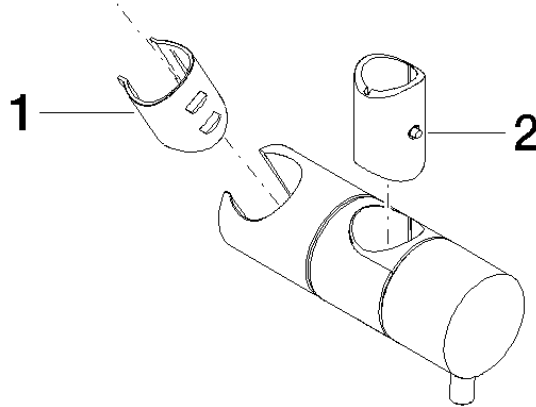

Slide unit - Light Gold

12 580 970 Product version from 10/1/2023

- for pipe diameter 18 mm

	Light Gold	12 580 970-26
	Chrome	12 580 970-00
	Brushed Platinum	12 580 970-06
	Platinum	12 580 970-08
	Durabronz (23kt Gold)	12 580 970-09
	Dark Chrome	12 580 970-19
	Brushed Light Gold	12 580 970-27
	Brushed Durabronz (23kt Gold)	12 580 970-28
	Matte Black	12 580 970-33
	Brushed Bronze	12 580 970-42
	Brushed Champagne (22kt Gold)	12 580 970-46
	Champagne (22kt Gold)	12 580 970-47
	Brushed Chrome	12 580 970-93
	Brushed Dark Platinum	12 580 970-99

Slide unit - Light Gold

12 580 970 Product version from 10/1/2023

mm [inches]

Slide unit - Light Gold

12 580 970 Product version from 10/1/2023

Parts for other
finishes can be found
here: [Chrome](#)

Spare parts list

No.	Item Number	Name	Quantity used	Delivery time
1	09 12 12 217 90	sleeve	1	2
2	08 18 40 579 90	adaptor	1	2