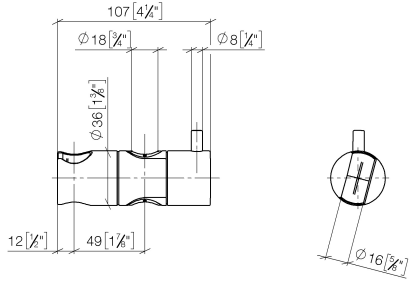

Slide unit - Light Gold

12 580 970 Product version from 10/1/2023

- for pipe diameter 18 mm

	Light Gold	12 580 970-26
	Chrome	12 580 970-00
	Brushed Platinum	12 580 970-06
	Platinum	12 580 970-08
	Durabronz (23kt Gold)	12 580 970-09
	Dark Chrome	12 580 970-19
	Brushed Light Gold	12 580 970-27
	Brushed Durabronz (23kt Gold)	12 580 970-28
	Matte Black	12 580 970-33
	Brushed Bronze	12 580 970-42
	Brushed Champagne (22kt Gold)	12 580 970-46
	Champagne (22kt Gold)	12 580 970-47
	Brushed Chrome	12 580 970-93
	Brushed Dark Platinum	12 580 970-99

Slide unit - Light Gold

12 580 970 Product version from 10/1/2023

mm [inches]

Slide unit - Light Gold

12 580 970 Product version from 10/1/2023

Parts for other
finishes can be found
here: [Chrome](#)

Spare parts list

No.	Item Number	Name	Quantity used	Delivery time
1	09 12 12 217 90	sleeve	1	2
2	08 18 40 579 90	adaptor	1	2