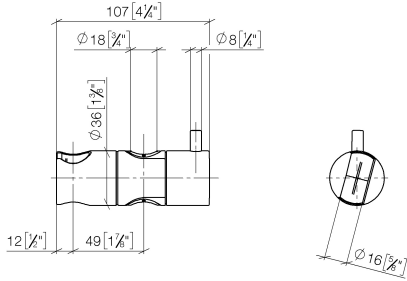

**Slide unit - Brushed Durabronze (23kt Gold)**

IMO

12 580 970

• for pipe diameter 18 mm

Fits: IMO, LULU, MADISON, MEM, TARA,  
CL.1, LISSÉ, VAIA, META, CYO

	Brushed Durabronze (23kt Gold)	12 580 970-28
	Chrome	12 580 970-00
	Brushed Platinum	12 580 970-06
	Platinum	12 580 970-08
	Durabronze (23kt Gold)	12 580 970-09
	Dark Chrome	12 580 970-19
	Light Gold	12 580 970-26
	Brushed Light Gold	12 580 970-27
	Matte Black	12 580 970-33
	Brushed Bronze	12 580 970-42
	Brushed Champagne (22kt Gold)	12 580 970-46
	Champagne (22kt Gold)	12 580 970-47
	Brushed Chrome	12 580 970-93
	Brushed Dark Platinum	12 580 970-99

12 580 970

mm [inches]

12 580 970

**Product version from 10/1/2023**

Parts for other  
finishes can be found  
here: [Chrome](#)

Slide unit - Brushed Durabrass (23kt Gold)

IMO

12 580 970

**Spare parts list**

**Product version from 10/1/2023**

No.	Item Number	Name	Quantity used	Delivery time
	09 12 12 217 90	sleeve	2	2