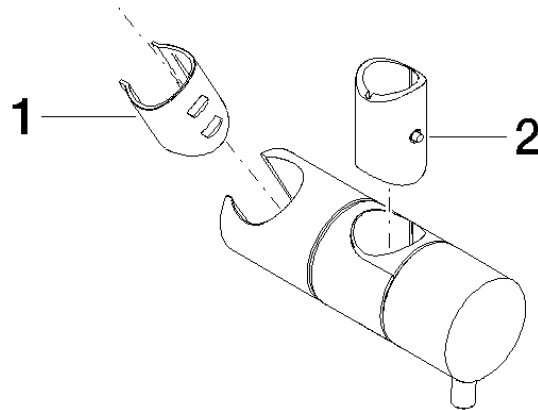

**Slide unit - Brushed Durabronze (23kt Gold)**

IMO

12 580 970

• for pipe diameter 18 mm

Fits: IMO, LULU, MADISON, MEM, TARA,  
CL.1, LISSÉ, VAIA, META, CYO

	Brushed Durabronze (23kt Gold)	12 580 970-28
	Chrome	12 580 970-00
	Brushed Platinum	12 580 970-06
	Platinum	12 580 970-08
	Durabronze (23kt Gold)	12 580 970-09
	Dark Chrome	12 580 970-19
	Light Gold	12 580 970-26
	Brushed Light Gold	12 580 970-27
	Matte Black	12 580 970-33
	Brushed Bronze	12 580 970-42
	Brushed Champagne (22kt Gold)	12 580 970-46
	Champagne (22kt Gold)	12 580 970-47
	Brushed Chrome	12 580 970-93
	Brushed Dark Platinum	12 580 970-99

12 580 970

mm [inches]

12 580 970

**Product version from 10/1/2023**

Parts for other  
finishes can be found  
here: [Chrome](#)

Slide unit - Brushed Durabrass (23kt Gold)

IMO

12 580 970

**Spare parts list**

**Product version from 10/1/2023**

No.	Item Number	Name	Quantity used	Delivery time
	09 12 12 217 90	sleeve	2	2