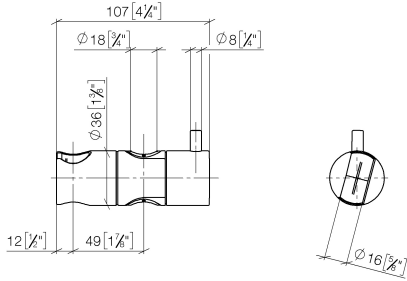

12 580 970

• for pipe diameter 18 mm

Fits: IMO, LULU, MADISON, MEM, TARA,  
CL.1, LISSÉ, VAIA, META, CYO

	Matte Black	12 580 970-33
	Chrome	12 580 970-00
	Brushed Platinum	12 580 970-06
	Platinum	12 580 970-08
	Durabross (23kt Gold)	12 580 970-09
	Dark Chrome	12 580 970-19
	Light Gold	12 580 970-26
	Brushed Light Gold	12 580 970-27
	Brushed Durabross (23kt Gold)	12 580 970-28
	Brushed Bronze	12 580 970-42
	Brushed Champagne (22kt Gold)	12 580 970-46
	Champagne (22kt Gold)	12 580 970-47
	Brushed Chrome	12 580 970-93
	Brushed Dark Platinum	12 580 970-99

12 580 970

mm [inches]

12 580 970

**Product version from 10/1/2023**

Parts for other  
finishes can be found  
here: [Chrome](#)

## Slide unit - Matte Black

IMO

12 580 970

#### Product version from 10/1/2023

No.	Item Number	Name	Quantity used	Delivery time
	09 12 12 217 90	sleeve	2	2