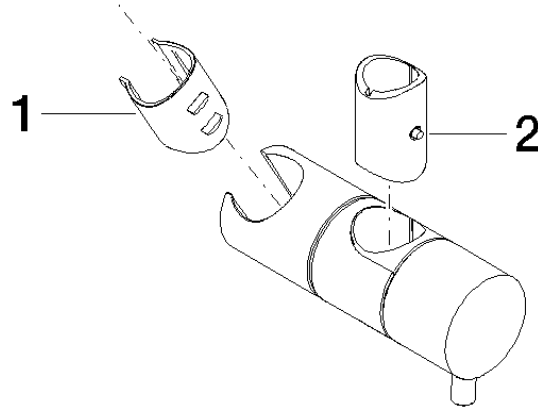

12 580 970

• for pipe diameter 18 mm

Fits: IMO, LULU, MADISON, MEM, TARA,  
CL.1, LISSÉ, VAIA, META, CYO

	Matte Black	12 580 970-33
	Chrome	12 580 970-00
	Brushed Platinum	12 580 970-06
	Platinum	12 580 970-08
	Durabross (23kt Gold)	12 580 970-09
	Dark Chrome	12 580 970-19
	Light Gold	12 580 970-26
	Brushed Light Gold	12 580 970-27
	Brushed Durabross (23kt Gold)	12 580 970-28
	Brushed Bronze	12 580 970-42
	Brushed Champagne (22kt Gold)	12 580 970-46
	Champagne (22kt Gold)	12 580 970-47
	Brushed Chrome	12 580 970-93
	Brushed Dark Platinum	12 580 970-99

12 580 970

mm [inches]

12 580 970

**Product version from 10/1/2023**

Parts for other  
finishes can be found  
here: [Chrome](#)

## Slide unit - Matte Black

IMO

12 580 970

#### Product version from 10/1/2023

No.	Item Number	Name	Quantity used	Delivery time
	09 12 12 217 90	sleeve	2	2