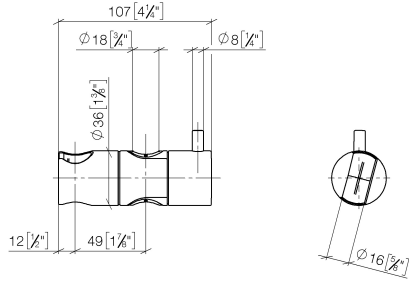

12 580 970

• for pipe diameter 18 mm

Fits: IMO, LULU, MADISON, MEM, TARA,
CL.1, LISSÉ, VAIA, META, CYO

	Brushed Bronze	12 580 970-42
	Chrome	12 580 970-00
	Brushed Platinum	12 580 970-06
	Platinum	12 580 970-08
	Durabronze (23kt Gold)	12 580 970-09
	Dark Chrome	12 580 970-19
	Light Gold	12 580 970-26
	Brushed Light Gold	12 580 970-27
	Brushed Durabronze (23kt Gold)	12 580 970-28
	Matte Black	12 580 970-33
	Brushed Champagne (22kt Gold)	12 580 970-46
	Champagne (22kt Gold)	12 580 970-47
	Brushed Chrome	12 580 970-93
	Brushed Dark Platinum	12 580 970-99

12 580 970

mm [inches]

12 580 970

Product version from 10/1/2023

Parts for other
finishes can be found
here: [Chrome](#)

Slide unit - Brushed Bronze

IMO

12 580 970

Spare parts list

Product version from 10/1/2023

No.	Item Number	Name	Quantity used	Delivery time
	09 12 12 217 90	sleeve	2	2