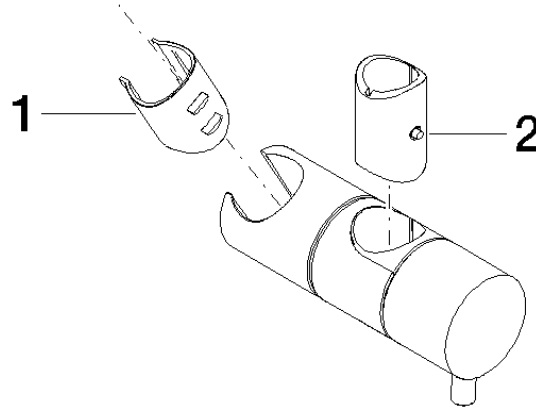

Slide unit - Brushed Champagne (22kt Gold)

IMO

12 580 970

• for pipe diameter 18 mm

Fits: IMO, LULU, MADISON, MEM, TARA,
CL.1, LISSÉ, VAIA, META, CYO

	Brushed Champagne (22kt Gold)	12 580 970-46
	Chrome	12 580 970-00
	Brushed Platinum	12 580 970-06
	Platinum	12 580 970-08
	Durabross (23kt Gold)	12 580 970-09
	Dark Chrome	12 580 970-19
	Light Gold	12 580 970-26
	Brushed Light Gold	12 580 970-27
	Brushed Durabross (23kt Gold)	12 580 970-28
	Matte Black	12 580 970-33
	Brushed Bronze	12 580 970-42
	Champagne (22kt Gold)	12 580 970-47
	Brushed Chrome	12 580 970-93
	Brushed Dark Platinum	12 580 970-99

12 580 970

mm [inches]

12 580 970

Product version from 10/1/2023

Parts for other
finishes can be found
here: [Chrome](#)

Slide unit - Brushed Champagne (22kt Gold)

IMO

12 580 970

Spare parts list

Product version from 10/1/2023

No.	Item Number	Name	Quantity used	Delivery time
	09 12 12 217 90	sleeve	2	2