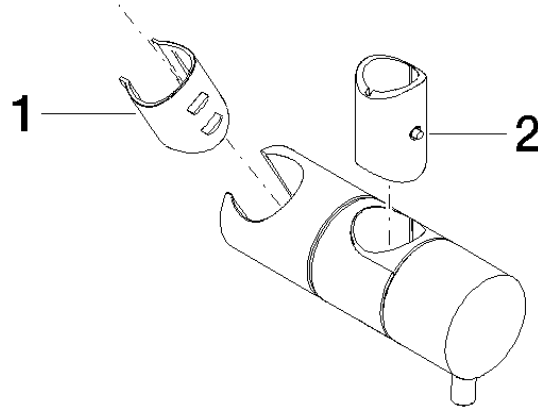

12 580 970

• for pipe diameter 18 mm

Fits: IMO, LULU, MADISON, MEM, TARA,
CL.1, LISSÉ, VAIA, META, CYO

	Brushed Chrome	12 580 970-93
	Chrome	12 580 970-00
	Brushed Platinum	12 580 970-06
	Platinum	12 580 970-08
	Durabrand (23kt Gold)	12 580 970-09
	Dark Chrome	12 580 970-19
	Light Gold	12 580 970-26
	Brushed Light Gold	12 580 970-27
	Brushed Durabrand (23kt Gold)	12 580 970-28
	Matte Black	12 580 970-33
	Brushed Bronze	12 580 970-42
	Brushed Champagne (22kt Gold)	12 580 970-46
	Champagne (22kt Gold)	12 580 970-47
	Brushed Dark Platinum	12 580 970-99

12 580 970

mm [inches]

12 580 970

Product version from 10/1/2023

Parts for other
finishes can be found
here: [Chrome](#)

Slide unit - Brushed Chrome

IMO

12 580 970

Spare parts list

Product version from 10/1/2023

No.	Item Number	Name	Quantity used	Delivery time
	09 12 12 217 90	sleeve	2	2