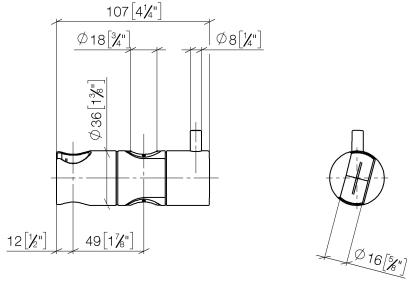

12 580 970

• for pipe diameter 18 mm

Fits: IMO, LULU, MADISON, MEM, TARA,
CL.1, LISSÉ, VAIA, META, CYO

	Brushed Chrome	12 580 970-93
	Chrome	12 580 970-00
	Brushed Platinum	12 580 970-06
	Platinum	12 580 970-08
	Durabrand (23kt Gold)	12 580 970-09
	Dark Chrome	12 580 970-19
	Light Gold	12 580 970-26
	Brushed Light Gold	12 580 970-27
	Brushed Durabrand (23kt Gold)	12 580 970-28
	Matte Black	12 580 970-33
	Brushed Bronze	12 580 970-42
	Brushed Champagne (22kt Gold)	12 580 970-46
	Champagne (22kt Gold)	12 580 970-47
	Brushed Dark Platinum	12 580 970-99

12 580 970

mm [inches]

12 580 970

Product version from 10/1/2023

Parts for other
finishes can be found
here: [Chrome](#)

Slide unit - Brushed Chrome

IMO

12 580 970

Spare parts list

Product version from 10/1/2023

No.	Item Number	Name	Quantity used	Delivery time
	09 12 12 217 90	sleeve	2	2