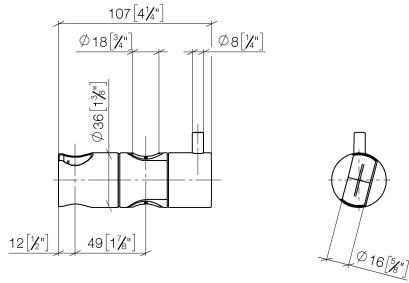

12 580 970

• for pipe diameter 18 mm

Fits: IMO, LULU, MADISON, MEM, TARA,
CL.1, LISSÉ, VAIA, META, CYO

	Brushed Dark Platinum	12 580 970-99
	Chrome	12 580 970-00
	Brushed Platinum	12 580 970-06
	Platinum	12 580 970-08
	Durabrand (23kt Gold)	12 580 970-09
	Dark Chrome	12 580 970-19
	Light Gold	12 580 970-26
	Brushed Light Gold	12 580 970-27
	Brushed Durabrand (23kt Gold)	12 580 970-28
	Matte Black	12 580 970-33
	Brushed Bronze	12 580 970-42
	Brushed Champagne (22kt Gold)	12 580 970-46
	Champagne (22kt Gold)	12 580 970-47
	Brushed Chrome	12 580 970-93

12 580 970

mm [inches]

12 580 970

Product version from 10/1/2023

Parts for other
finishes can be found
here: [Chrome](#)

Slide unit - Brushed Dark Platinum

IMO

12 580 970

Spare parts list

Product version from 10/1/2023

No.	Item Number	Name	Quantity used	Delivery time
	09 12 12 217 90	sleeve	2	2