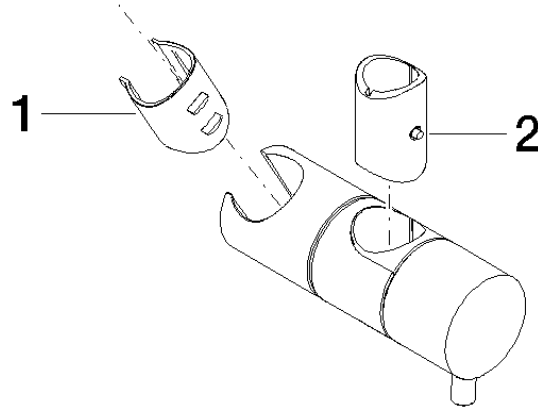

12 580 970

• for pipe diameter 18 mm

Fits: IMO, LULU, MADISON, MEM, TARA,
CL.1, LISSÉ, VAIA, META, CYO

	Brushed Dark Platinum	12 580 970-99
	Chrome	12 580 970-00
	Brushed Platinum	12 580 970-06
	Platinum	12 580 970-08
	Durabrand (23kt Gold)	12 580 970-09
	Dark Chrome	12 580 970-19
	Light Gold	12 580 970-26
	Brushed Light Gold	12 580 970-27
	Brushed Durabrand (23kt Gold)	12 580 970-28
	Matte Black	12 580 970-33
	Brushed Bronze	12 580 970-42
	Brushed Champagne (22kt Gold)	12 580 970-46
	Champagne (22kt Gold)	12 580 970-47
	Brushed Chrome	12 580 970-93

12 580 970

mm [inches]

12 580 970

Product version from 10/1/2023

Parts for other
finishes can be found
here: [Chrome](#)

Slide unit - Brushed Dark Platinum

IMO

12 580 970

Spare parts list

Product version from 10/1/2023

No.	Item Number	Name	Quantity used	Delivery time
	09 12 12 217 90	sleeve	2	2