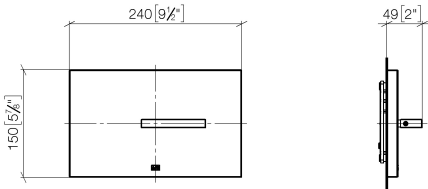

12 660 979

Fits: IMO, LULU, MADISON, MEM, TARA, CL.1, LISSÉ, VAIA, META, CYO

- cover plate 150 x 240 x 15 mm
- flush handle with rotary operation and two-volume technology (full flush/partial flush)

This product is compatible with the following TECE products:

12 660 979

mm [inches]

12 660 979

Product version from 5/27/2021

Parts for other
finishes can be found
here: [Chrome](#)

12 660 979

Spare parts list

Product version from 5/27/2021