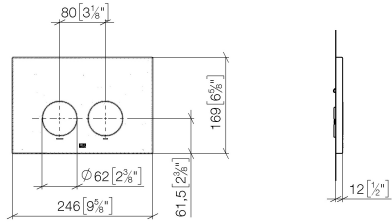

Flush plate for concealed WC cisterns made by Geberit round - Brushed Platinum

12 665 979 Product version from 4/1/2024

- cover plate 169 x 246 x 12 mm
- Mechanical flush plate with manual flush buttons
- For 2-volume flushing system
- Includes mounting frame, actuator rods and fastening material
- Sound-absorbing push rods, tool-free fast adjustment
- Compatible with all Geberit Sigma series cisterns from 2001 onwards

Flush plate for concealed WC cisterns made by Geberit round - Brushed Platinum

12 665 979 Product version from 4/1/2024

mm [inches]

Flush plate for concealed WC cisterns made by Geberit round - Brushed Platinum