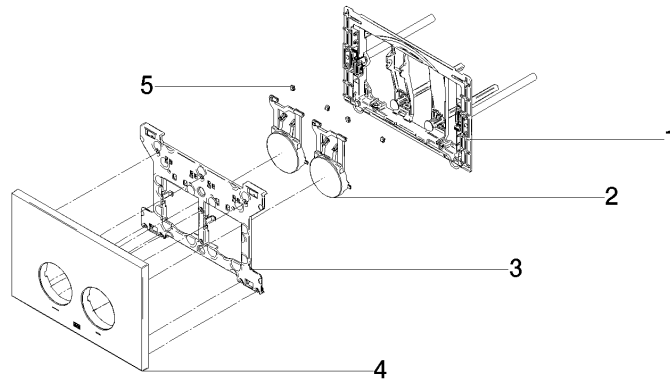

Flush plate for concealed WC cisterns made by Geberit round - Brushed Platinum

12 665 979 Product version from 4/1/2024

Parts for other finishes can be found here: [Chrome](#)

Spare parts list

No.	Item Number	Name	Quantity used	Delivery time
1	90 28 01 030 00 90	base	1	2
2	90 20 97 100 00-06	button	1	10
3	90 28 10 212 00 90	base	1	2
4	90 11 97 012 00-06	cover	1	10
5	90 14 05 090 00 90	ring	1	60