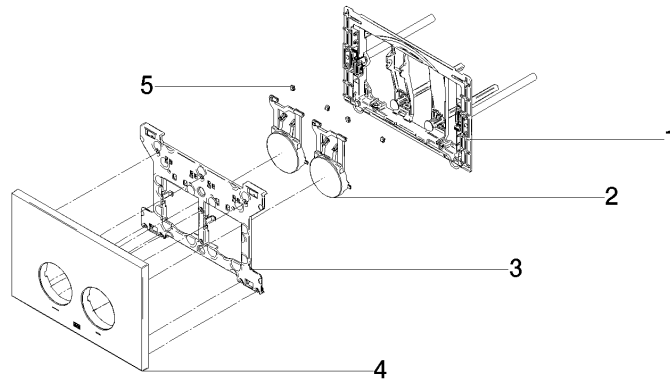

**Flush plate for concealed WC cisterns made by Geberit round - Durabross
(23kt Gold)**

12 665 979 Product version from 4/1/2024

Parts for other
finishes can be found
here: Chrome

Spare parts list

No.	Item Number	Name	Quantity used	Delivery time
1	90 28 01 030 00 90	base	1	2
2	90 20 97 100 00-09	button	1	40
3	90 28 10 212 00 90	base	1	2
4	90 11 97 012 00-09	cover	1	40
5	90 14 05 090 00 90	ring	1	60