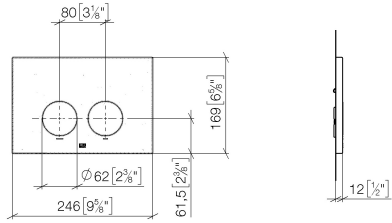

**Flush plate for concealed WC cisterns made by Geberit round - Durabronze
(23kt Gold)**

12 665 979 Product version from 4/1/2024

- cover plate 169 x 246 x 12 mm
- Mechanical flush plate with manual flush buttons
- For 2-volume flushing system
- Includes mounting frame, actuator rods and fastening material
- Sound-absorbing push rods, tool-free fast adjustment
- Compatible with all Geberit Sigma series cisterns from 2001 onwards

Flush plate for concealed WC cisterns made by Geberit round - Durabronze (23kt Gold)

12 665 979 Product version from 4/1/2024

mm [inches]

**Flush plate for concealed WC cisterns made by Geberit round - Durabross
(23kt Gold)**

12 665 979 Product version from 4/1/2024

Parts for other
finishes can be found
here: Chrome

Spare parts list

No.	Item Number	Name	Quantity used	Delivery time
1	90 28 01 030 00 90	base	1	2
2	90 20 97 100 00-09	button	1	40
3	90 28 10 212 00 90	base	1	2
4	90 11 97 012 00-09	cover	1	40
5	90 14 05 090 00 90	ring	1	60