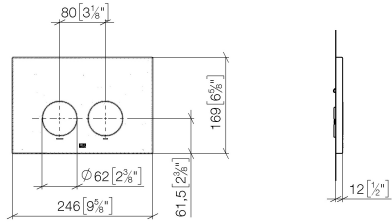

## Flush plate for concealed WC cisterns made by Geberit round - Dark Chrome

12 665 979 Product version from 4/1/2024

- cover plate 169 x 246 x 12 mm
- Mechanical flush plate with manual flush buttons
- For 2-volume flushing system
- Includes mounting frame, actuator rods and fastening material
- Sound-absorbing push rods, tool-free fast adjustment
- Compatible with all Geberit Sigma series cisterns from 2001 onwards

## Flush plate for concealed WC cisterns made by Geberit round - Dark Chrome

12 665 979 Product version from 4/1/2024

mm [inches]

## Flush plate for concealed WC cisterns made by Geberit round - Dark Chrome

12 665 979 Product version from 4/1/2024

Parts for other finishes can be found here: [Chrome](#)

### Spare parts list

No.	Item Number	Name	Quantity used	Delivery time
1	90 28 01 030 00 90	base	1	2
2	90 20 97 100 00-19	button	1	20
3	90 28 10 212 00 90	base	1	2
4	90 11 97 012 00-19	cover	1	20
5	90 14 05 090 00 90	ring	1	60