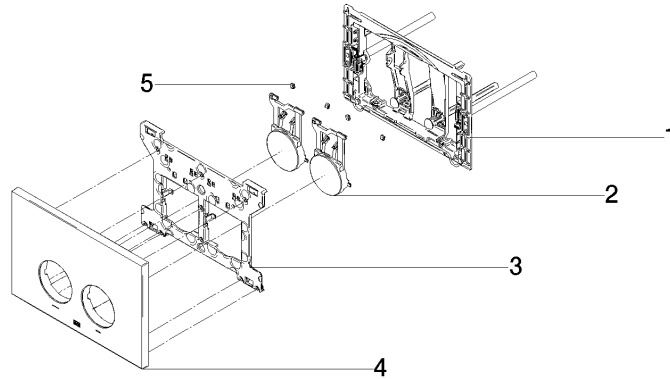

## Flush plate for concealed WC cisterns made by Geberit round - Dark Chrome

12 665 979 Product version from 4/1/2024

- cover plate 169 x 246 x 12 mm
- Mechanical flush plate with manual flush buttons
- For 2-volume flushing system
- Includes mounting frame, actuator rods and fastening material
- Sound-absorbing push rods, tool-free fast adjustment
- Compatible with all Geberit Sigma series cisterns from 2001 onwards

## Flush plate for concealed WC cisterns made by Geberit round - Dark Chrome

12 665 979 Product version from 4/1/2024

mm [inches]

## Flush plate for concealed WC cisterns made by Geberit round - Dark Chrome

12 665 979 Product version from 4/1/2024

Parts for other finishes can be found here: [Chrome](#)