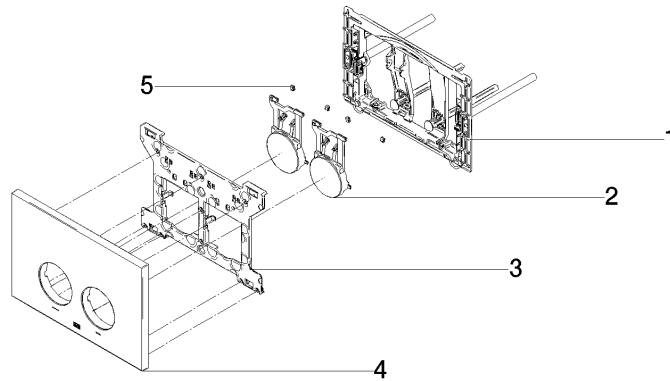

Flush plate for concealed WC cisterns made by Geberit round - Matte Black

12 665 979 Product version from 4/1/2024

Parts for other finishes can be found here: [Chrome](#)

Spare parts list

No.	Item Number	Name	Quantity used	Delivery time
1	90 28 01 030 00 90	base	1	2
2	90 20 97 100 00-33	button	1	30
3	90 28 10 212 00 90	base	1	2
4	90 11 97 012 00-33	cover	1	30
5	90 14 05 090 00 90	ring	1	60