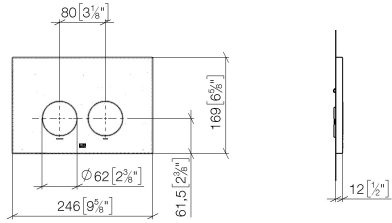

Flush plate for concealed WC cisterns made by Geberit round - Matte Black

12 665 979 Product version from 4/1/2024

- cover plate 169 x 246 x 12 mm
- Mechanical flush plate with manual flush buttons
- For 2-volume flushing system
- Includes mounting frame, actuator rods and fastening material
- Sound-absorbing push rods, tool-free fast adjustment
- Compatible with all Geberit Sigma series cisterns from 2001 onwards

Flush plate for concealed WC cisterns made by Geberit round - Matte Black

12 665 979 Product version from 4/1/2024

mm [inches]

Flush plate for concealed WC cisterns made by Geberit round - Matte Black

12 665 979 Product version from 4/1/2024