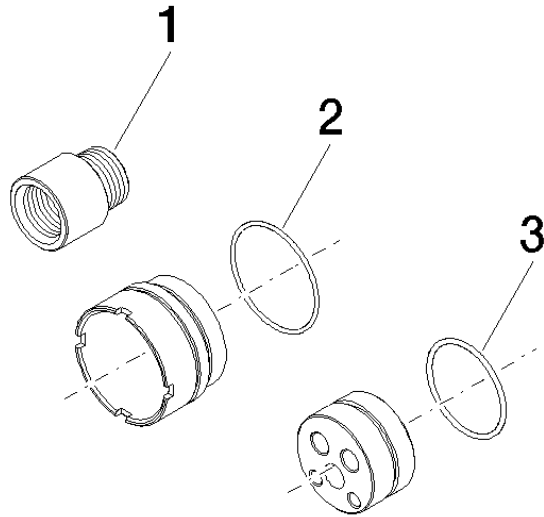

## Extension 20 mm -

---

12 869 970 90

- up to 20 mm: 1 x 12 869 970 90
- 21 mm - 40 mm: 2 x 12 869 970 90

for 35 860 970 90

Not suitable for combining with META PURE (36 86X 664-FF).

# Extension 20 mm -

12 869 970 90

mm [inches]

Extension 20 mm -

---

12 869 970 90

## Extension 20 mm -

---

12 869 970 90

### Spare parts list

No.	Item Number	Name	Quantity used	Delivery time
	09 24 03 072 10 90	nipple	3	2