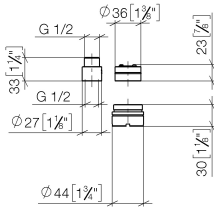

## Extension 20 mm -

---

12 869 970 90

- up to 20 mm: 1 x 12 869 970 90
- 21 mm - 40 mm: 2 x 12 869 970 90

for 35 860 970 90

Not suitable for combining with META PURE (36 86X 664-FF).

# Extension 20 mm -

12 869 970 90

mm [inches]

Extension 20 mm -

---

12 869 970 90

## Extension 20 mm -

---

12 869 970 90

### Spare parts list

No.	Item Number	Name	Quantity used	Delivery time
	09 24 03 072 10 90	nipple	3	2