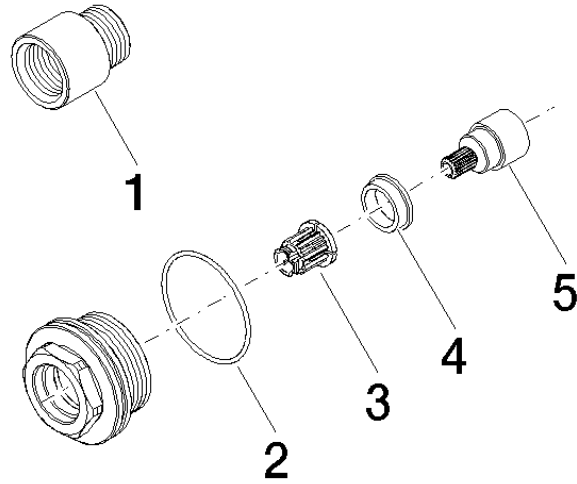

Extension 20 mm -

12 870 970 90

- up to 20 mm: 1 x 12 870 970 90
- 21 mm - 40 mm: 2 x 12 870 970 90

for 35 860 970 90

Can only be combined with exposed trim parts 36
86X 664-FF.

Extension 20 mm -

12 870 970 90

mm [inches]

Extension 20 mm -

12 870 970 90

Spare parts list

No.	Item Number	Name	Quantity used	Delivery time
1	09 24 03 072 10 90	nipple	1	2
2	09 14 10 190 90	seal	1	2
3	90 12 12 002 00 90	fixing cap	1	2
4	09 18 40 227 90	sleeve	1	2
5	09 29 06 122 90	spindle	1	2