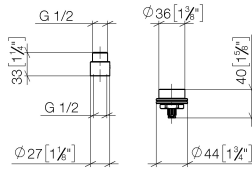

Extension 20 mm -

12 870 970 90

- up to 20 mm: 1 x 12 870 970 90
- 21 mm - 40 mm: 2 x 12 870 970 90

for 35 860 970 90

Can only be combined with exposed trim parts 36
86X 664-FF.

Extension 20 mm -

12 870 970 90

mm [inches]

Extension 20 mm -

12 870 970 90

Spare parts list

No.	Item Number	Name	Quantity used	Delivery time
1	09 24 03 072 10 90	nipple	1	2
2	09 14 10 190 90	seal	1	2
3	90 12 12 002 00 90	fixing cap	1	2
4	09 18 40 227 90	sleeve	1	2
5	09 29 06 122 90	spindle	1	2