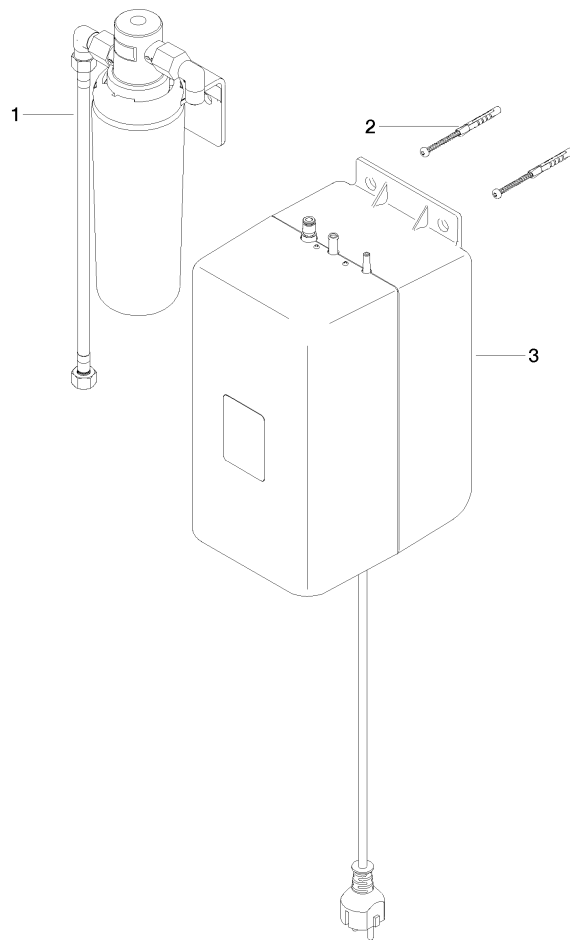

Hot water tank incl. filter -

12 892 970 90

- CEE 7/4 connector
- thermostat regulator (88°C - 98°C)
- capacity 2,5 litres
- power 1300 W
- voltage 220 - 240 volt
- activated carbon filter (5.0 micron level)
- chemical and mechanical filtering
- reduces water hardness (ion exchanger)
- filters dirt, rust, chlorine and lead particles
- filter capacity approx. 450 litres

For use with HOT & COLD WATER DISPENSER 17
861 625 / 17 861 680 / 17 861 790 / 17 861 875 / 17
861 888

The filter cartridge must be changed every six months. The installation instructions contain further information for guidance.

The products are not available in all markets, please contact your Dornbracht sales force.

NOTE: This item is conditioned separately.

Hot water tank incl. filter -

12 892 970 90

Hot water tank incl. filter -

12 892 970 90

Spare parts list

No.	Item Number	Name	Quantity used	Delivery time
1	90 11 11 073 00 90	filter	1	2
2	05 30 31 025 00 90	fixing set	1	2
3	90 10 01 033 00 90	tank	1	2