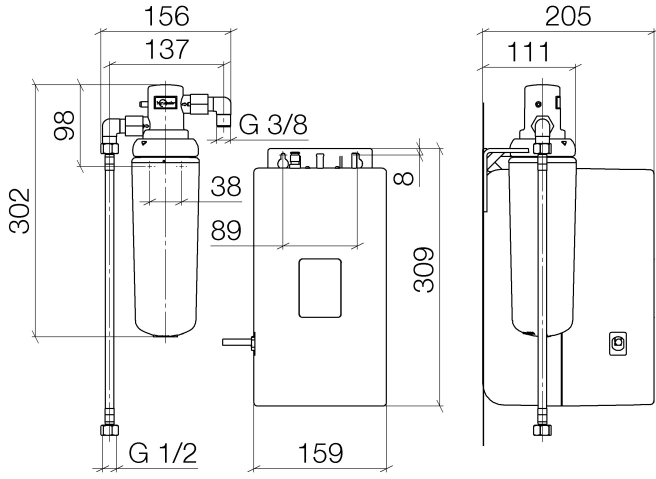

Hot water tank incl. filter -

12 892 970 90