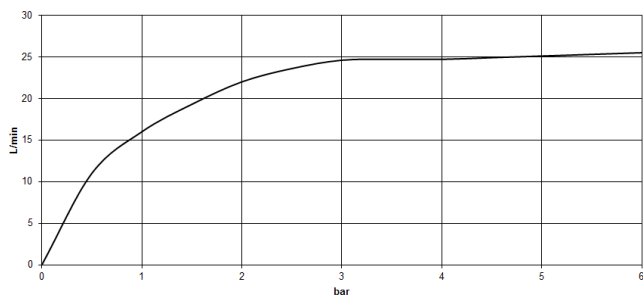

Flow rate chart

Certificates

WRAS_1512010.   LGA_28684.   IAPMO_4976 (6).