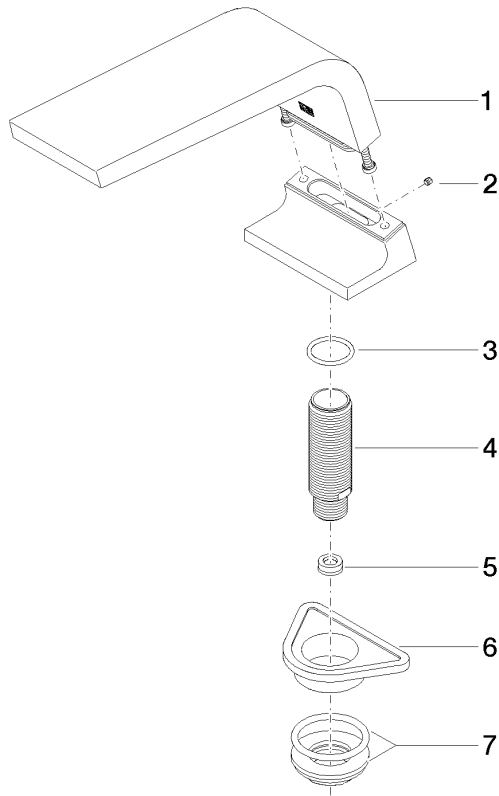

**CL.1 Bath spout without diverter for deck mounting - Chrome**

CL.1

13 612 705

- 200mm projection
- rectangular spray pattern with 55 individual jets
- height of mixer 125 mm
- height up to aerator 108 mm
- hole diameter 35 mm
- 1/2" connection
- max. flow 24.6 l/min at 3 bar flow pressure
- WRAS 1512010

mm [inches]

**Flow rate chart**

**Certificates**

WRAS\_1512010.      LGA\_28684.      IAPMO\_4976 (6).

13 612 705

Parts for other finishes can be found here: Brushed Platinum

### Spare parts list

No.	Item Number	Name	Quantity used	Delivery time
1	90 11 70 007 00-00	spout	1	10
2	09 31 11 099 90	pin	1	2
3	09 14 10 009 90	seal	1	2
4	09 30 01 117 90	connection	1	2
5	09 23 01 057 90	flow reducer	1	2
6	09 18 40 090 90	sleeve	1	2
7	04 23 10 004 03 90	fixing set	1	2