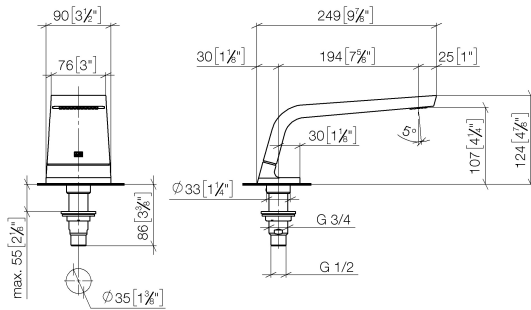

**CL.1 Bath spout without diverter for deck mounting - Chrome**

CL.1

13 612 705

- 200mm projection
- rectangular spray pattern with 55 individual jets
- height of mixer 125 mm
- height up to aerator 108 mm
- hole diameter 35 mm
- 1/2" connection
- max. flow 24.6 l/min at 3 bar flow pressure
- WRAS 1512010

mm [inches]

**Flow rate chart**

**Certificates**

WRAS\_1512010.      LGA\_28684.      IAPMO\_4976 (6).

13 612 705

Parts for other finishes can be found here: Brushed Platinum

### Spare parts list

No.	Item Number	Name	Quantity used	Delivery time
1	90 11 70 007 00-00	spout	1	10
2	09 31 11 099 90	pin	1	2
3	09 14 10 009 90	seal	1	2
4	09 30 01 117 90	connection	1	2
5	09 23 01 057 90	flow reducer	1	2
6	09 18 40 090 90	sleeve	1	2
7	04 23 10 004 03 90	fixing set	1	2