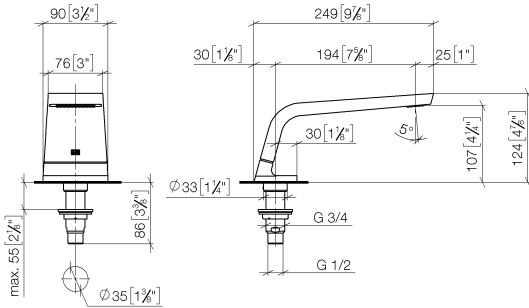

**CL.1 Bath spout without diverter for deck mounting - Dark Chrome**

CL.1

13 612 705

- 200mm projection
- rectangular spray pattern with 55 individual jets
- height of mixer 125 mm
- height up to aerator 108 mm
- hole diameter 35 mm
- 1/2" connection
- max. flow 24.6 l/min at 3 bar flow pressure
- WRAS 1512010

mm [inches]

**Flow rate chart**

13 612 705

**Product version from 5/27/2021**

Parts for other  
finishes can be found  
here: [Chrome](#)

CL.1 Bath spout without diverter for deck mounting - Dark Chrome

CL.1

13 612 705

**Spare parts list**

**Product version from 5/27/2021**

No.	Item Number	Name	Quantity used	Delivery time
	90 11 70 007 00-19	spout	7	20