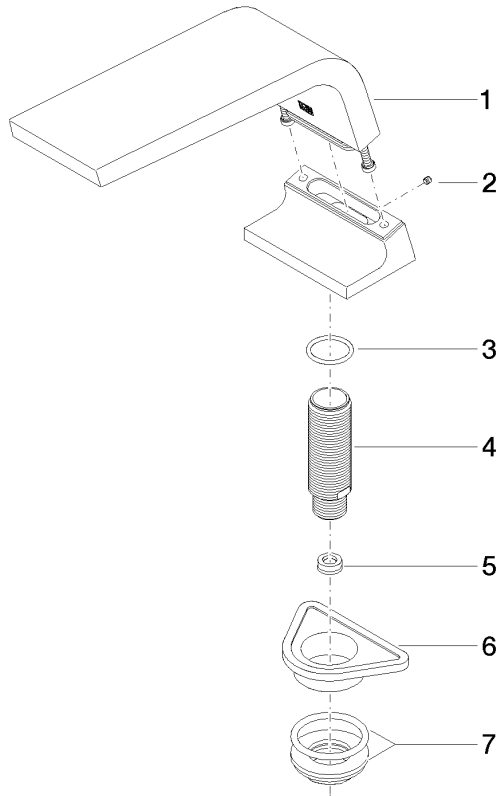

**CL.1 Bath spout without diverter for deck mounting - Dark Chrome**

CL.1

13 612 705

- 200mm projection
- rectangular spray pattern with 55 individual jets
- height of mixer 125 mm
- height up to aerator 108 mm
- hole diameter 35 mm
- 1/2" connection
- max. flow 24.6 l/min at 3 bar flow pressure
- WRAS 1512010

mm [inches]

**Flow rate chart**

13 612 705

**Product version from 5/27/2021**

Parts for other  
finishes can be found  
here: [Chrome](#)

CL.1 Bath spout without diverter for deck mounting - Dark Chrome

CL.1

13 612 705

**Spare parts list**

**Product version from 5/27/2021**

No.	Item Number	Name	Quantity used	Delivery time
	90 11 70 007 00-19	spout	7	20