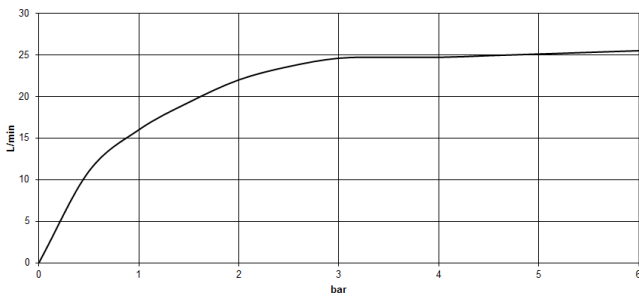

**CL.1 Bath spout without diverter for deck mounting - Dark Chrome**

CL.1

13 612 705

- 200mm projection
- rectangular spray pattern with 55 individual jets
- height of mixer 125 mm
- height up to aerator 108 mm
- hole diameter 35 mm
- 1/2" connection
- max. flow 24.6 l/min at 3 bar flow pressure
- WRAS 1512010

mm [inches]

**Flow rate chart**

13 612 705

**Product version from 5/27/2021**

Parts for other  
finishes can be found  
here: [Chrome](#)

CL.1 Bath spout without diverter for deck mounting - Dark Chrome

CL.1