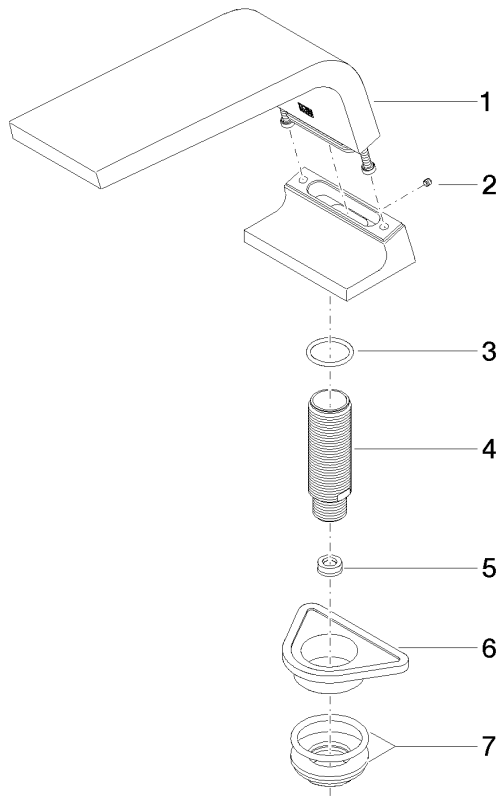

**CL.1 Bath spout without diverter for deck mounting - Brushed Champagne (22kt Gold)**

CL.1

13 612 705

- 200mm projection
- rectangular spray pattern with 55 individual jets
- height of mixer 125 mm
- height up to aerator 108 mm
- hole diameter 35 mm
- 1/2" connection
- max. flow 24.6 l/min at 3 bar flow pressure
- WRAS 1512010

# CL.1 Bath spout without diverter for deck mounting - Brushed Champagne (22kt Gold)

CL.1

13 612 705  
mm [inches]

Flow rate chart

# CL.1 Bath spout without diverter for deck mounting - Brushed Champagne (22kt Gold)

CL.1

13 612 705

**Product version from 5/27/2021**

Parts for other finishes can be found here: [Chrome](#)

CL.1 Bath spout without diverter for deck mounting - Brushed Champagne (22kt Gold)

CL.1

13 612 705

**Spare parts list**

**Product version from 5/27/2021**

No.	Item Number	Name	Quantity used	Delivery time
	90 11 70 007 00-46	spout	7	30