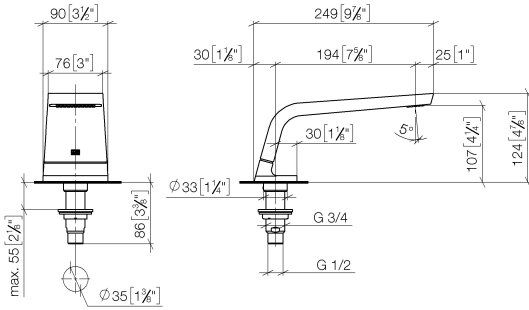

**CL.1 Bath spout without diverter for deck mounting - Brushed Champagne (22kt Gold)**

CL.1

13 612 705

- 200mm projection
- rectangular spray pattern with 55 individual jets
- height of mixer 125 mm
- height up to aerator 108 mm
- hole diameter 35 mm
- 1/2" connection
- max. flow 24.6 l/min at 3 bar flow pressure
- WRAS 1512010

# CL.1 Bath spout without diverter for deck mounting - Brushed Champagne (22kt Gold)

CL.1

13 612 705  
mm [inches]

Flow rate chart

# CL.1 Bath spout without diverter for deck mounting - Brushed Champagne (22kt Gold)

CL.1

13 612 705

**Product version from 5/27/2021**

Parts for other finishes can be found here: [Chrome](#)

CL.1 Bath spout without diverter for deck mounting - Brushed Champagne (22kt Gold)

CL.1

13 612 705

**Spare parts list**

**Product version from 5/27/2021**

No.	Item Number	Name	Quantity used	Delivery time
	90 11 70 007 00-46	spout	7	30