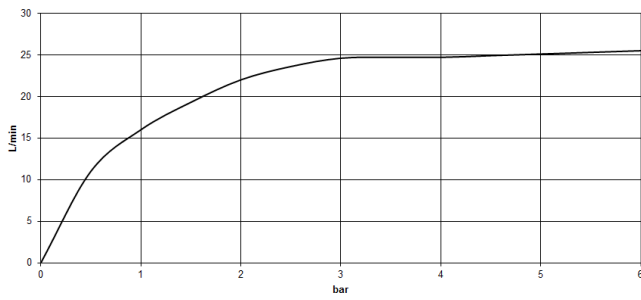

**CL.1 Bath spout without diverter for deck mounting - Brushed Champagne (22kt Gold)**

CL.1

13 612 705

- 200mm projection
- rectangular spray pattern with 55 individual jets
- height of mixer 125 mm
- height up to aerator 108 mm
- hole diameter 35 mm
- 1/2" connection
- max. flow 24.6 l/min at 3 bar flow pressure
- WRAS 1512010

# CL.1 Bath spout without diverter for deck mounting - Brushed Champagne (22kt Gold)

CL.1

13 612 705  
mm [inches]

Flow rate chart