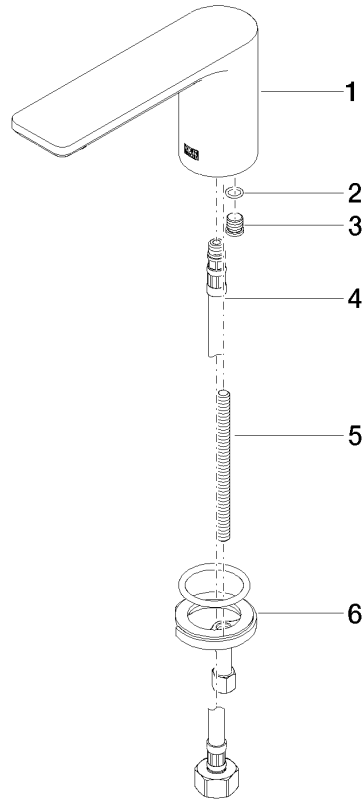

13 700 845

- 130mm projection
- fixed spout
- circular, air-enriched flow
- height of mixer 95 mm
- height up to aerator 75 mm
- hole diameter 35 mm
- 1/2" connection
- max. flow 5.7 l/min
- lead-free
- This product can help a building meet the requirements of Green Building Rating Systems, e.g. LEED®, BREEAM®, DGNB

13 700 845

mm [inches]

Flow rate chart

Certificates

LGA_29120.

IAPMO_N-4976.

IAPMO_6397.

13 700 845

Parts for other finishes can be found here: [Chrome](#)

Spare parts list

No.	Item Number	Name	Quantity used	Delivery time
1	90 11 84 015 00-19	spout	1	20
2	90 14 10 060 00 90	seal	1	2
3	09 31 20 065 90	plug	1	2
4	04 30 04 019 00 90	hose	1	2
5	09 31 11 012 90	pin	1	2
6	04 30 11 038 75 90	fixing set	1	2