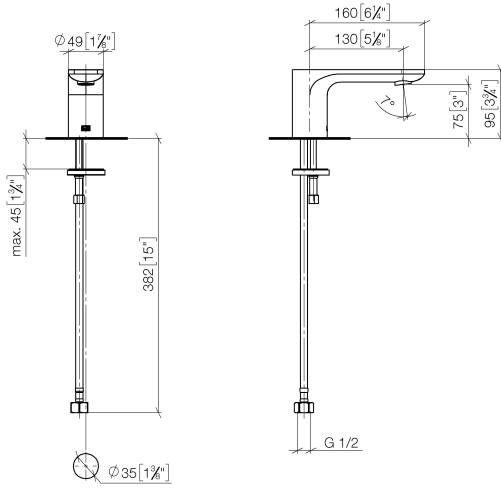

13 700 845

- 130mm projection
- fixed spout
- circular, air-enriched flow
- height of mixer 95 mm
- height up to aerator 75 mm
- hole diameter 35 mm
- 1/2" connection
- max. flow 5.7 l/min
- lead-free
- This product can help a building meet the requirements of Green Building Rating Systems, e.g. LEED®, BREEAM®, DGNB

13 700 845

mm [inches]

Flow rate chart

Certificates

LGA_29120.

IAPMO_N-4976.

IAPMO_6397.

13 700 845

Parts for other finishes can be found here: [Chrome](#)

Spare parts list

No.	Item Number	Name	Quantity used	Delivery time
1	90 11 84 015 00-19	spout	1	20
2	90 14 10 060 00 90	seal	1	2
3	09 31 20 065 90	plug	1	2
4	04 30 04 019 00 90	hose	1	2
5	09 31 11 012 90	pin	1	2
6	04 30 11 038 75 90	fixing set	1	2