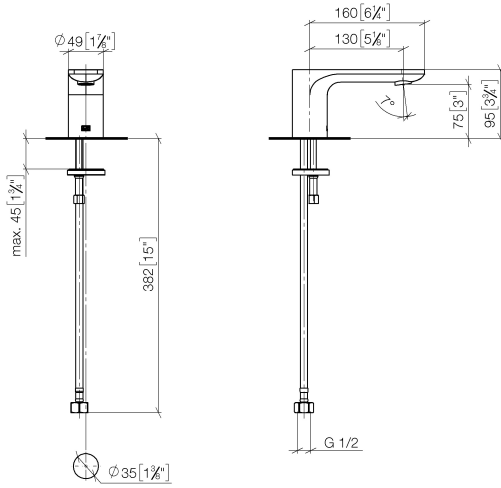

13 700 845

- 130mm projection
- fixed spout
- circular, air-enriched flow
- height of mixer 95 mm
- height up to aerator 75 mm
- hole diameter 35 mm
- 1/2" connection
- max. flow 5.7 l/min
- lead-free
- This product can help a building meet the requirements of Green Building Rating Systems, e.g. LEED®, BREEAM®, DGNB

13 700 845

mm [inches]

Flow rate chart

Certificates

LGA_29120.

IAPMO_N-4976.

IAPMO_6397.

13 700 845

Parts for other finishes can be found here: [Chrome](#)

Spare parts list

No.	Item Number	Name	Quantity used	Delivery time
1	90 11 84 015 00-33	spout	1	30
2	90 14 10 060 00 90	seal	1	2
3	09 31 20 065 90	plug	1	2
4	04 30 04 019 00 90	hose	1	2
5	09 31 11 012 90	pin	1	2
6	04 30 11 038 75 90	fixing set	1	2