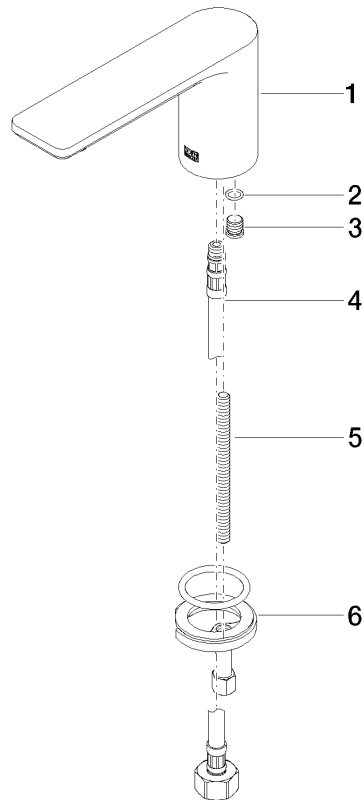

13 700 845

- 130mm projection
- fixed spout
- circular, air-enriched flow
- height of mixer 95 mm
- height up to aerator 75 mm
- hole diameter 35 mm
- 1/2" connection
- max. flow 5.7 l/min
- lead-free
- This product can help a building meet the requirements of Green Building Rating Systems, e.g. LEED®, BREEAM®, DGNB

13 700 845

mm [inches]

Flow rate chart

Certificates

LGA_29120.

IAPMO_N-4976.

IAPMO_6397.

13 700 845

Parts for other finishes can be found here: [Chrome](#)

Spare parts list

No.	Item Number	Name	Quantity used	Delivery time
1	90 11 84 015 00-33	spout	1	30
2	90 14 10 060 00 90	seal	1	2
3	09 31 20 065 90	plug	1	2
4	04 30 04 019 00 90	hose	1	2
5	09 31 11 012 90	pin	1	2
6	04 30 11 038 75 90	fixing set	1	2