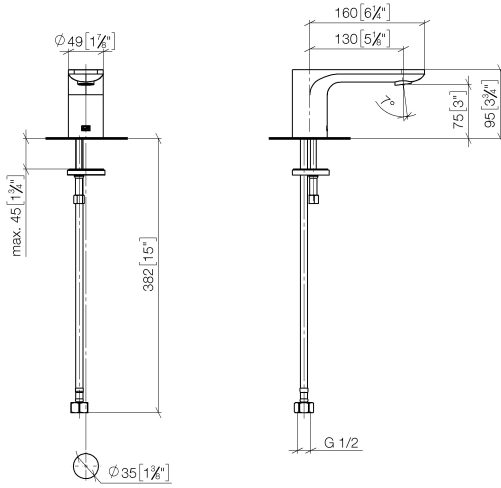

13 700 845

- 130mm projection
- fixed spout
- circular, air-enriched flow
- height of mixer 95 mm
- height up to aerator 75 mm
- hole diameter 35 mm
- 1/2" connection
- max. flow 5.7 l/min
- lead-free
- This product can help a building meet the requirements of Green Building Rating Systems, e.g. LEED®, BREEAM®, DGNB

13 700 845

mm [inches]

Flow rate chart

Certificates

LGA_29120.

IAPMO_N-4976.

IAPMO_4976 (2).

WRAS_1909064.

IAPMO_6397.

13 700 845

Parts for other finishes can be found here: [Chrome](#)

Spare parts list

No.	Item Number	Name	Quantity used	Delivery time
1	90 11 84 015 00-93	spout	1	20
2	90 14 10 060 00 90	seal	1	2
3	09 31 20 065 90	plug	1	2
4	04 30 04 019 00 90	hose	1	2
5	09 31 11 012 90	pin	1	2
6	04 30 11 038 75 90	fixing set	1	2