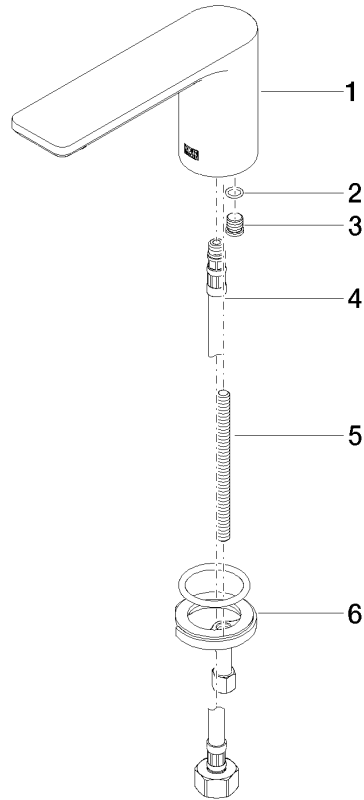

13 700 845

- 130mm projection
- fixed spout
- circular, air-enriched flow
- height of mixer 95 mm
- height up to aerator 75 mm
- hole diameter 35 mm
- 1/2" connection
- max. flow 5.7 l/min
- lead-free
- This product can help a building meet the requirements of Green Building Rating Systems, e.g. LEED®, BREEAM®, DGNB

13 700 845

mm [inches]

Flow rate chart

Certificates

LGA_29120.

IAPMO_N-4976.

IAPMO_4976 (2).

WRAS_1909064.

IAPMO_6397.

13 700 845

Parts for other finishes can be found here: [Chrome](#)

Spare parts list

No.	Item Number	Name	Quantity used	Delivery time
1	90 11 84 015 00-93	spout	1	20
2	90 14 10 060 00 90	seal	1	2
3	09 31 20 065 90	plug	1	2
4	04 30 04 019 00 90	hose	1	2
5	09 31 11 012 90	pin	1	2
6	04 30 11 038 75 90	fixing set	1	2