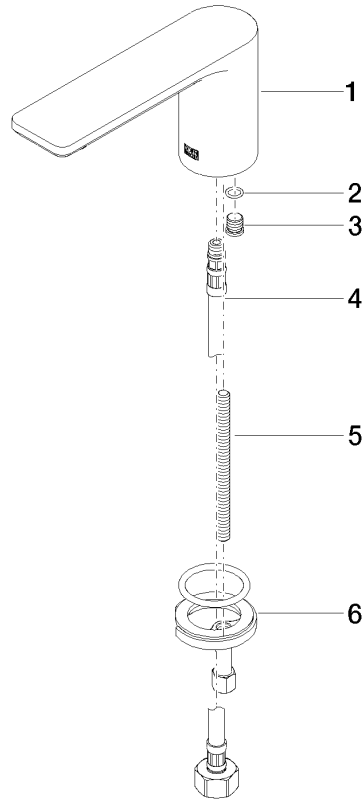

**LISSÉ Deck-mounted basin spout without pop-up waste - Brushed Dark Platinum**

LISSÉ

13 700 845

- 130mm projection
- fixed spout
- circular, air-enriched flow
- height of mixer 95 mm
- height up to aerator 75 mm
- hole diameter 35 mm
- 1/2" connection
- max. flow 5.7 l/min
- lead-free
- This product can help a building meet the requirements of Green Building Rating Systems, e.g. LEED®, BREEAM®, DGNB

13 700 845  
mm [inches]

**Flow rate chart**

**Certificates**

LGA\_29120.

IAPMO\_N-4976.

IAPMO\_6397.

13 700 845  
Parts for other  
finishes can be found  
here: [Chrome](#)

**Spare parts list**

No.	Item Number	Name	Quantity used	Delivery time
1	90 11 84 015 00-99	spout	1	30
2	90 14 10 060 00 90	seal	1	2
3	09 31 20 065 90	plug	1	2
4	04 30 04 019 00 90	hose	1	2
5	09 31 11 012 90	pin	1	2
6	04 30 11 038 75 90	fixing set	1	2