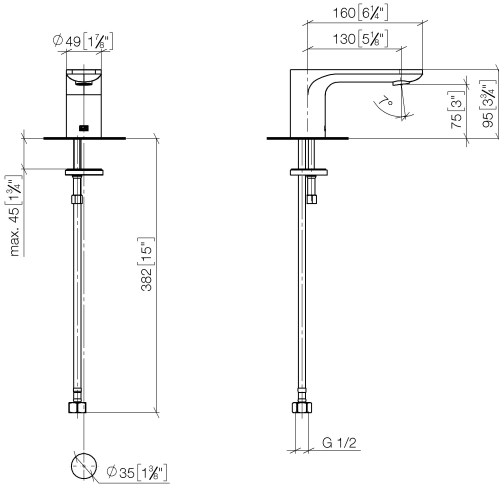

**LISSÉ Deck-mounted basin spout without pop-up waste - Brushed Dark Platinum**

LISSÉ

13 700 845

- 130mm projection
- fixed spout
- circular, air-enriched flow
- height of mixer 95 mm
- height up to aerator 75 mm
- hole diameter 35 mm
- 1/2" connection
- max. flow 5.7 l/min
- lead-free
- This product can help a building meet the requirements of Green Building Rating Systems, e.g. LEED®, BREEAM®, DGNB

13 700 845  
mm [inches]

**Flow rate chart**

**Certificates**

LGA\_29120.

IAPMO\_N-4976.

IAPMO\_6397.

13 700 845  
Parts for other  
finishes can be found  
here: [Chrome](#)

**Spare parts list**

No.	Item Number	Name	Quantity used	Delivery time
1	90 11 84 015 00-99	spout	1	30
2	90 14 10 060 00 90	seal	1	2
3	09 31 20 065 90	plug	1	2
4	04 30 04 019 00 90	hose	1	2
5	09 31 11 012 90	pin	1	2
6	04 30 11 038 75 90	fixing set	1	2