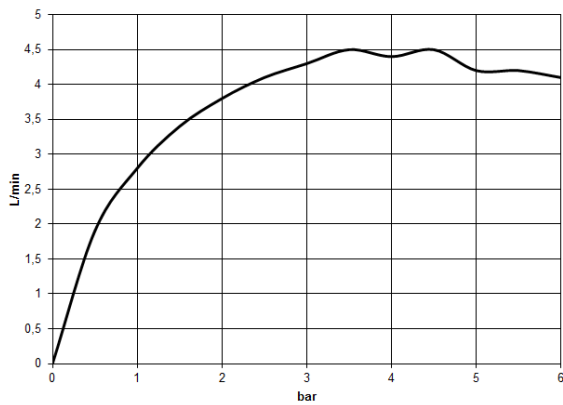

CL.1 Wall-mounted basin spout without pop-up waste - Dark Chrome

CL.1

13 800 705

- 200mm projection
- fixed spout
- rectangular spray pattern with 40 individual jets
- hole diameter 37 mm
- lead-free
- 1/2" connection
- plug-link mounting
- max. flow 4.5 l/min
- This product can help a building meet the requirements of Green Building Rating Systems, e.g. LEED®, BREEAM®, DGNB
- WRAS 1512013

mm [inches]

Flow rate chart

Certificates

IAPMO_N-4976. IAPMO_6397.

13 800 705

Parts for other finishes can be found here: [Chrome](#)

Spare parts list

No.	Item Number	Name	Quantity used	Delivery time
1	09 24 03 081 10 90	extension	1	2
2	90 24 03 108 01 90	nipple set	1	2
3	09 30 30 113 20 90	screw	3	2
4	09 14 10 001 90	seal	3	2
5	90 31 11 004 00 90	pin	1	2
6	90 11 02 297 00 90	aerator	1	2