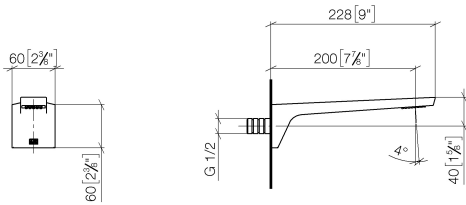

CL.1 Wall-mounted basin spout without pop-up waste - Dark Chrome

CL.1

13 800 705

- 200mm projection
- fixed spout
- rectangular spray pattern with 40 individual jets
- hole diameter 37 mm
- lead-free
- 1/2" connection
- plug-link mounting
- max. flow 4.5 l/min
- This product can help a building meet the requirements of Green Building Rating Systems, e.g. LEED®, BREEAM®, DGNB
- WRAS 1512013

mm [inches]

Flow rate chart

Certificates

IAPMO_N-4976. IAPMO_6397.

13 800 705

Parts for other finishes can be found here: [Chrome](#)

Spare parts list

No.	Item Number	Name	Quantity used	Delivery time
1	09 24 03 081 10 90	extension	1	2
2	90 24 03 108 01 90	nipple set	1	2
3	09 30 30 113 20 90	screw	3	2
4	09 14 10 001 90	seal	3	2
5	90 31 11 004 00 90	pin	1	2
6	90 11 02 297 00 90	aerator	1	2