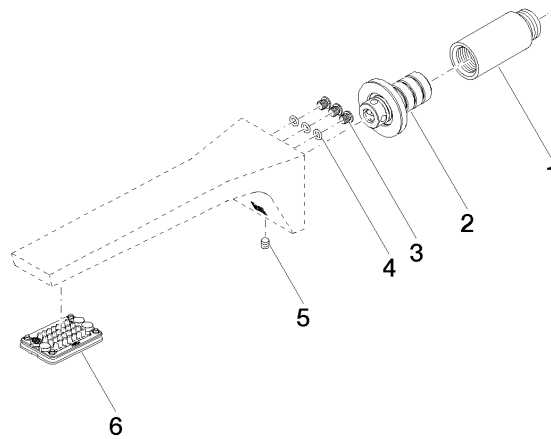

CL.1 Wall-mounted basin spout without pop-up waste - Dark Chrome

CL.1

13 800 705

- 200mm projection
- fixed spout
- rectangular spray pattern with 40 individual jets
- hole diameter 37 mm
- lead-free
- 1/2" connection
- plug-link mounting
- max. flow 4.5 l/min
- This product can help a building meet the requirements of Green Building Rating Systems, e.g. LEED®, BREEAM®, DGNB
- WRAS 1512013

mm [inches]

Flow rate chart

Certificates

IAPMO_N-4976. IAPMO_6397.

13 800 705

Parts for other finishes can be found here: [Chrome](#)

Spare parts list

No.	Item Number	Name	Quantity used	Delivery time
1	09 24 03 081 10 90	extension	1	2
2	90 24 03 108 01 90	nipple set	1	2
3	09 30 30 113 20 90	screw	3	2
4	09 14 10 001 90	seal	3	2
5	90 31 11 004 00 90	pin	1	2
6	90 11 02 297 00 90	aerator	1	2