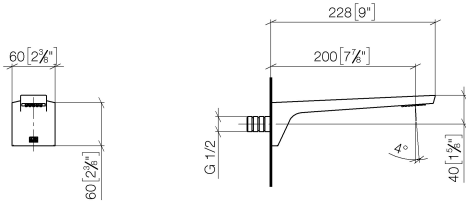

CL.1 Wall-mounted basin spout without pop-up waste - Brushed Champagne (22kt Gold)

CL.1

13 800 705

- 200mm projection
- fixed spout
- rectangular spray pattern with 40 individual jets
- hole diameter 37 mm
- lead-free
- 1/2" connection
- plug-link mounting
- max. flow 4.5 l/min
- This product can help a building meet the requirements of Green Building Rating Systems, e.g. LEED®, BREEAM®, DGNB

	Brushed Champagne (22kt Gold)	13 800 705-46
	Chrome	13 800 705-00
	Brushed Platinum	13 800 705-06
	Dark Chrome	13 800 705-19
	Champagne (22kt Gold)	13 800 705-47
	Brushed Dark Platinum	13 800 705-99

13 800 705
mm [inches]

Flow rate chart

Certificates

IAPMO_N-4976. IAPMO_6397.

13 800 705
Parts for other
finishes can be found
here: Chrome

Spare parts list

No.	Item Number	Name	Quantity used	Delivery time
1	09 24 03 081 10 90	extension	1	2
2	90 24 03 108 01 90	nipple set	1	2
3	09 30 30 113 20 90	screw	3	2
4	09 14 10 001 90	seal	3	2
5	90 31 11 004 00 90	pin	1	2
6	90 11 02 297 00 90	aerator	1	2