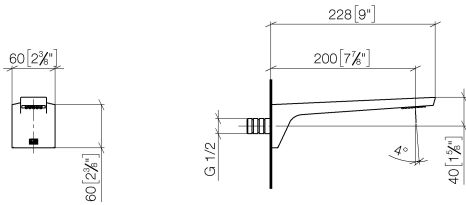

CL.1 Wall-mounted basin spout without pop-up waste - Champagne (22kt Gold)

CL.1

13 800 705

- 200mm projection
- fixed spout
- rectangular spray pattern with 40 individual jets
- hole diameter 37 mm
- lead-free
- 1/2" connection
- plug-link mounting
- max. flow 4.5 l/min
- This product can help a building meet the requirements of Green Building Rating Systems, e.g. LEED®, BREEAM®, DGNB
- WRAS 1512013

mm [inches]

Flow rate chart

Certificates

IAPMO_N-4976. IAPMO_8834 (1). IAPMO_6397.

13 800 705

Parts for other finishes can be found here: [Chrome](#)

Spare parts list

No.	Item Number	Name	Quantity used	Delivery time
1	09 24 03 081 10 90	extension	1	2
2	90 24 03 108 01 90	nipple set	1	2
3	09 30 30 113 20 90	screw	3	2
4	09 14 10 001 90	seal	3	2
5	90 31 11 004 00 90	pin	1	2
6	90 11 02 297 00 90	aerator	1	2