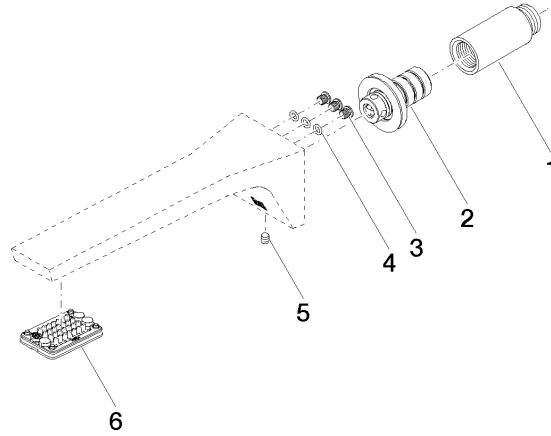

CL.1 Wall-mounted basin spout without pop-up waste - Champagne (22kt Gold)

CL.1

13 800 705

- 200mm projection
- fixed spout
- rectangular spray pattern with 40 individual jets
- hole diameter 37 mm
- lead-free
- 1/2" connection
- plug-link mounting
- max. flow 4.5 l/min
- This product can help a building meet the requirements of Green Building Rating Systems, e.g. LEED®, BREEAM®, DGNB
- WRAS 1512013

mm [inches]

Flow rate chart

Certificates

IAPMO_N-4976. IAPMO_8834 (1). IAPMO_6397.

13 800 705

Parts for other finishes can be found here: [Chrome](#)

Spare parts list

No.	Item Number	Name	Quantity used	Delivery time
1	09 24 03 081 10 90	extension	1	2
2	90 24 03 108 01 90	nipple set	1	2
3	09 30 30 113 20 90	screw	3	2
4	09 14 10 001 90	seal	3	2
5	90 31 11 004 00 90	pin	1	2
6	90 11 02 297 00 90	aerator	1	2