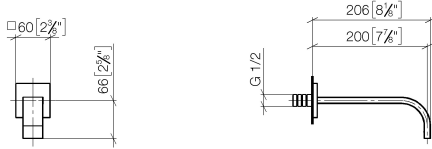

MEM Wall-mounted basin spout without pop-up waste - Brushed Durabross (23kt Gold)

MEM

13 800 782

- 200mm projection
- fixed spout
- rectangular, air-enriched flow
- hole diameter 37 mm
- rosette 60 x 60 mm
- 1/2" connection
- max. flow 5.7 l/min
- lead-free
- WRAS 2203039
- This product can help a building meet the requirements of Green Building Rating Systems, e.g. LEED®, BREEAM®, DGNB

Recommended miscellaneous

- Concealed wall elbow -** 35 085 970 90
- max. recess depth 163 mm
 - min. recess depth 90 mm

13 800 782
mm [inches]

Flow rate chart

Certificates

WRAS_2203039.

13 800 782

Spare parts list

No.	Item Number	Name	Quantity used	Delivery time
1	09 24 03 081 10 90	extension	1	2
2	90 27 78 035 00-28	rosette	1	20
3	90 29 03 109 00 90	aerator	1	2