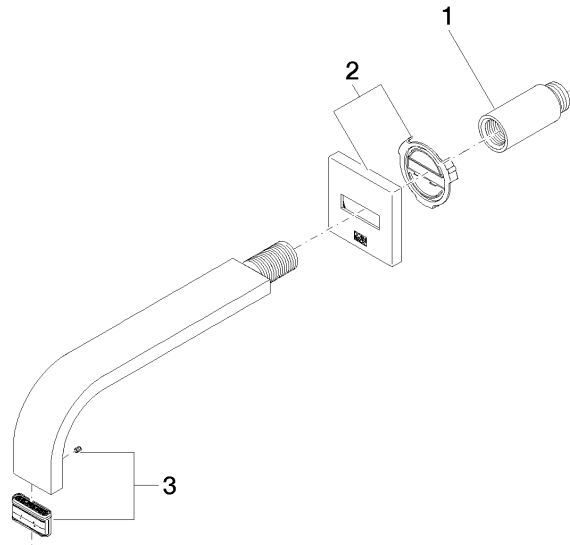

**MEM Wall-mounted basin spout without pop-up waste - Brushed Champagne (22kt Gold)**

MEM

13 800 782

- 200mm projection
- fixed spout
- rectangular, air-enriched flow
- hole diameter 37 mm
- rosette 60 x 60 mm
- 1/2" connection
- max. flow 5.7 l/min
- lead-free
- WRAS 2203039
- This product can help a building meet the requirements of Green Building Rating Systems, e.g. LEED®, BREEAM®, DGNB

**Recommended miscellaneous**

- Concealed wall elbow -** 35 085 970 90
- min. recess depth 90 mm
  - max. recess depth 163 mm

13 800 782  
mm [inches]

**Flow rate chart**

**Certificates**

WRAS\_2203039.

13 800 782

### Spare parts list

No.	Item Number	Name	Quantity used	Delivery time
1	09 24 03 081 10 90	extension	1	2
2	90 27 78 035 00-46	rosette	1	30
3	90 29 03 109 00 90	aerator	1	2