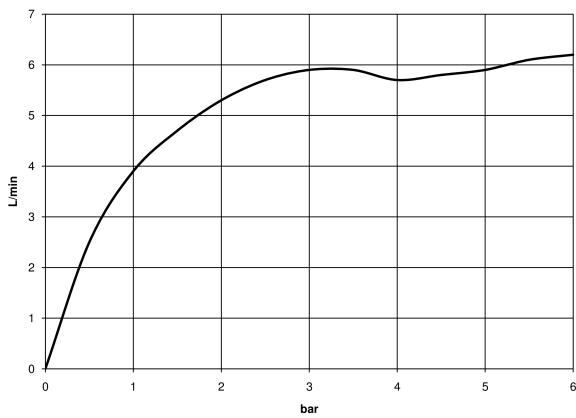

**MEM Wall-mounted basin spout without pop-up waste - Brushed Champagne (22kt Gold)**

MEM

13 800 782

- 200mm projection
- fixed spout
- rectangular, air-enriched flow
- hole diameter 37 mm
- rosette 60 x 60 mm
- 1/2" connection
- max. flow 5.7 l/min
- lead-free
- WRAS 2203039
- This product can help a building meet the requirements of Green Building Rating Systems, e.g. LEED®, BREEAM®, DGNB

**Recommended miscellaneous**

- Concealed wall elbow -** 35 085 970 90
- min. recess depth 90 mm
  - max. recess depth 163 mm

13 800 782  
mm [inches]

**Flow rate chart**

**Certificates**

WRAS\_2203039.

13 800 782