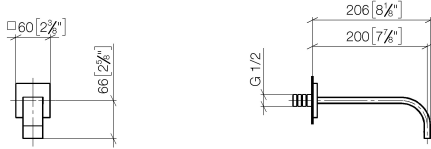

**MEM Wall-mounted basin spout without pop-up waste - Brushed Champagne (22kt Gold)**

MEM

13 800 782

- 200mm projection
- fixed spout
- rectangular, air-enriched flow
- hole diameter 37 mm
- rosette 60 x 60 mm
- 1/2" connection
- max. flow 5.7 l/min
- lead-free
- WRAS 2203039
- This product can help a building meet the requirements of Green Building Rating Systems, e.g. LEED®, BREEAM®, DGNB

**Recommended miscellaneous**

- Concealed wall elbow -** 35 085 970 90
- min. recess depth 90 mm
  - max. recess depth 163 mm

13 800 782  
mm [inches]

**Flow rate chart**

**Certificates**

WRAS\_2203039.

13 800 782