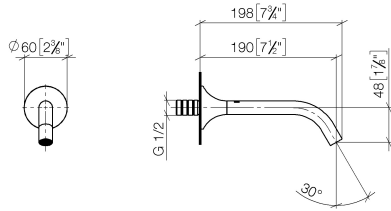

VAIA Wall-mounted basin spout without pop-up waste - Brushed Durabross (23kt Gold)

VAIA

13 800 809

- 190mm projection
- fixed spout
- circular, air-enriched flow
- hole diameter 37 mm
- rosette Ø 60 mm
- 1/2" connection
- plug-link mounting
- max. flow 5.7 l/min
- lead-free
- WRAS 1801016
- This product can help a building meet the requirements of Green Building Rating Systems, e.g. LEED®, BREEAM®, DGNB

Recommended miscellaneous

- Concealed wall elbow -** 35 085 970 90
- max. recess depth 163 mm
 - min. recess depth 90 mm

13 800 809
mm [inches]

Flow rate chart

Trajectory diagram

Certificates

WRAS_2306002. LGA_29290.

13 800 809

Spare parts list

No.	Item Number	Name	Quantity used	Delivery time
1	09 24 03 269 90	nipple	1	2
2	09 14 10 084 90	seal	1	2
3	09 27 80 011-28	rosette	1	20
4	90 28 22 310 00-28	spout	1	20