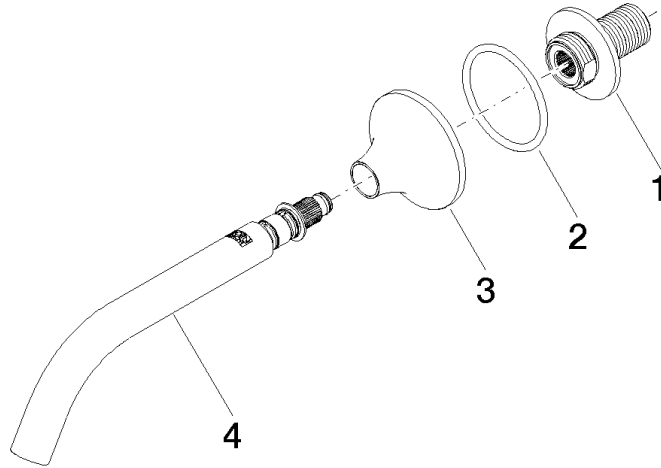

VAIA Wall-mounted basin spout without pop-up waste - Brushed Durabross (23kt Gold)

VAIA

13 800 809

- 190mm projection
- fixed spout
- circular, air-enriched flow
- hole diameter 37 mm
- rosette Ø 60 mm
- 1/2" connection
- plug-link mounting
- max. flow 5.7 l/min
- lead-free
- WRAS 1801016
- This product can help a building meet the requirements of Green Building Rating Systems, e.g. LEED®, BREEAM®, DGNB

Recommended miscellaneous

- Concealed wall elbow -** 35 085 970 90
- max. recess depth 163 mm
 - min. recess depth 90 mm

13 800 809
mm [inches]

Flow rate chart

Trajectory diagram

Certificates

WRAS_2306002. LGA_29290.

13 800 809

Spare parts list

No.	Item Number	Name	Quantity used	Delivery time
1	09 24 03 269 90	nipple	1	2
2	09 14 10 084 90	seal	1	2
3	09 27 80 011-28	rosette	1	20
4	90 28 22 310 00-28	spout	1	20