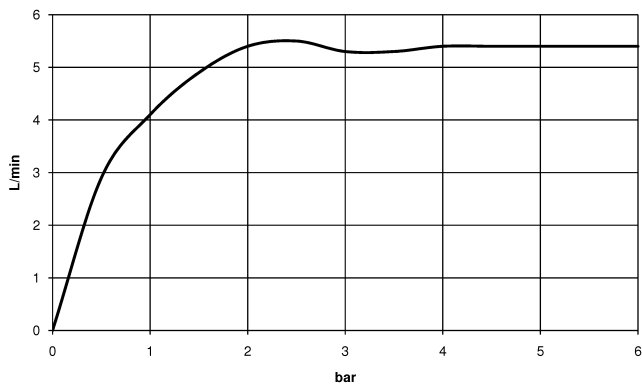

VAIA Wall-mounted basin spout without pop-up waste - Brushed Durabross (23kt Gold)

VAIA

13 800 809

- 190mm projection
- fixed spout
- circular, air-enriched flow
- hole diameter 37 mm
- rosette Ø 60 mm
- 1/2" connection
- plug-link mounting
- max. flow 5.7 l/min
- lead-free
- WRAS 1801016
- This product can help a building meet the requirements of Green Building Rating Systems, e.g. LEED®, BREEAM®, DGNB

Recommended miscellaneous

- Concealed wall elbow -** 35 085 970 90
- max. recess depth 163 mm
 - min. recess depth 90 mm

13 800 809
mm [inches]

Flow rate chart

Trajectory diagram

Certificates

WRAS_2306002. LGA_29290.

13 800 809

Spare parts list

No.	Item Number	Name	Quantity used	Delivery time
1	09 24 03 269 90	nipple	1	2
2	09 14 10 084 90	seal	1	2
3	09 27 80 011-28	rosette	1	20
4	90 28 22 310 00-28	spout	1	20