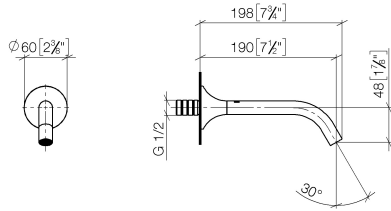

VAIA Wall-mounted basin spout without pop-up waste - Brushed Champagne (22kt Gold)

VAIA

13 800 809

- 190mm projection
- fixed spout
- circular, air-enriched flow
- hole diameter 37 mm
- rosette Ø 60 mm
- 1/2" connection
- plug-link mounting
- max. flow 5.7 l/min
- lead-free
- WRAS 1801016
- This product can help a building meet the requirements of Green Building Rating Systems, e.g. LEED®, BREEAM®, DGNB

Recommended miscellaneous

- Concealed wall elbow -** 35 085 970 90
- max. recess depth 163 mm
 - min. recess depth 90 mm

13 800 809
mm [inches]

Flow rate chart

Trajectory diagram

Certificates

WRAS_2306002. LGA_29290.

13 800 809

Spare parts list

No.	Item Number	Name	Quantity used	Delivery time
1	09 24 03 269 90	nipple	1	2
2	09 14 10 084 90	seal	1	2
3	09 27 80 011-46	rosette	1	60
4	90 28 22 310 00-46	spout	1	30