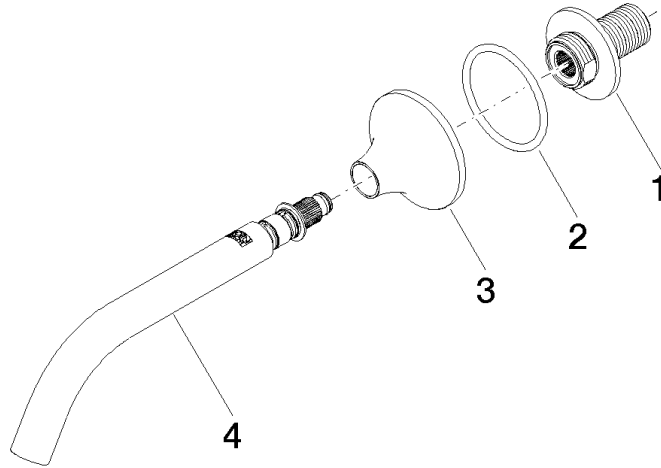

VAIA Wall-mounted basin spout without pop-up waste - Brushed Champagne (22kt Gold)

VAIA

13 800 809

- 190mm projection
- fixed spout
- circular, air-enriched flow
- hole diameter 37 mm
- rosette Ø 60 mm
- 1/2" connection
- plug-link mounting
- max. flow 5.7 l/min
- lead-free
- WRAS 1801016
- This product can help a building meet the requirements of Green Building Rating Systems, e.g. LEED®, BREEAM®, DGNB

Recommended miscellaneous

- Concealed wall elbow -** 35 085 970 90
- max. recess depth 163 mm
 - min. recess depth 90 mm

13 800 809
mm [inches]

Flow rate chart

Trajectory diagram

Certificates

WRAS_2306002. LGA_29290.

13 800 809

Spare parts list

No.	Item Number	Name	Quantity used	Delivery time
1	09 24 03 269 90	nipple	1	2
2	09 14 10 084 90	seal	1	2
3	09 27 80 011-46	rosette	1	60
4	90 28 22 310 00-46	spout	1	30