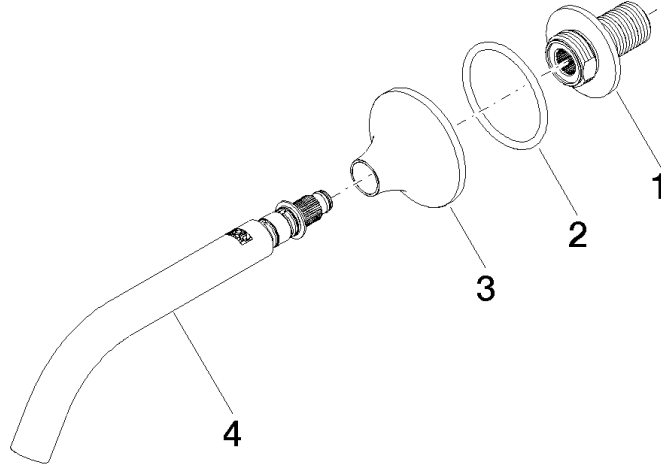

VAIA Wall-mounted basin spout without pop-up waste - Champagne (22kt Gold)

VAIA

13 800 809

- 190mm projection
- fixed spout
- circular, air-enriched flow
- hole diameter 37 mm
- rosette Ø 60 mm
- 1/2" connection
- plug-link mounting
- max. flow 5.7 l/min
- lead-free
- WRAS 1801016
- This product can help a building meet the requirements of Green Building Rating Systems, e.g. LEED®, BREEAM®, DGNB

Recommended miscellaneous

- Concealed wall elbow -** 35 085 970 90
- max. recess depth 163 mm
 - min. recess depth 90 mm

13 800 809
mm [inches]

Flow rate chart

Trajectory diagram

Certificates

WRAS_2306002. LGA_29290.

13 800 809

Spare parts list

No.	Item Number	Name	Quantity used	Delivery time
1	09 24 03 269 90	nipple	1	2
2	09 14 10 084 90	seal	1	2
3	09 27 80 011-47	rosette	1	60
4	90 28 22 310 00-47	spout	1	30