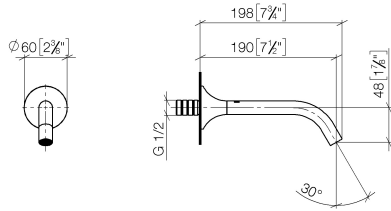

VAIA Wall-mounted basin spout without pop-up waste - Champagne (22kt Gold)

VAIA

13 800 809

- 190mm projection
- fixed spout
- circular, air-enriched flow
- hole diameter 37 mm
- rosette Ø 60 mm
- 1/2" connection
- plug-link mounting
- max. flow 5.7 l/min
- lead-free
- WRAS 1801016
- This product can help a building meet the requirements of Green Building Rating Systems, e.g. LEED®, BREEAM®, DGNB

Recommended miscellaneous

- Concealed wall elbow -** 35 085 970 90
- max. recess depth 163 mm
 - min. recess depth 90 mm

13 800 809
mm [inches]

Flow rate chart

Trajectory diagram

Certificates

WRAS_2306002. LGA_29290.

13 800 809

Spare parts list

No.	Item Number	Name	Quantity used	Delivery time
1	09 24 03 269 90	nipple	1	2
2	09 14 10 084 90	seal	1	2
3	09 27 80 011-47	rosette	1	60
4	90 28 22 310 00-47	spout	1	30