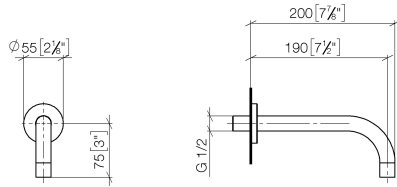

Wall-mounted basin spout without pop-up waste - Dark Chrome

TARA

13 800 882

Fits: TARA, META

- 190mm projection
- fixed spout
- circular, air-enriched flow
- hole diameter 40 mm
- rosette Ø 60 mm
- 1/2" connection
- plug-link mounting
- max. flow 7 l/min
- lead-free
- This product can help a building meet the requirements of Green Building Rating Systems, e.g. LEED®, BREEAM®, DGNB

Recommended miscellaneous

- Concealed wall elbow -** 35 085 970 90
- max. recess depth 163 mm
 - min. recess depth 90 mm

13 800 882

mm [inches]

Flow rate chart

Certificates

LGA_29119.

13 800 882