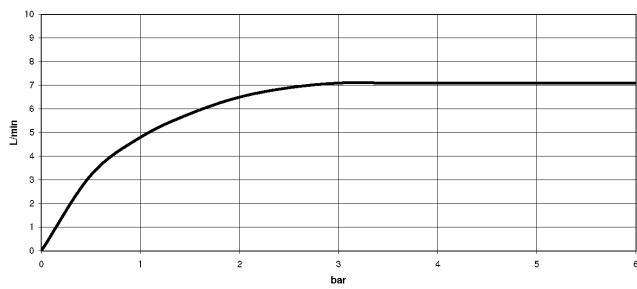

Wall-mounted basin spout without pop-up waste - Brushed Champagne (22kt Gold)

TARA

13 800 882

Fits: TARA, META

- 190mm projection
- fixed spout
- circular, air-enriched flow
- hole diameter 40 mm
- rosette Ø 60 mm
- 1/2" connection
- plug-link mounting
- max. flow 7 l/min
- lead-free
- This product can help a building meet the requirements of Green Building Rating Systems, e.g. LEED®, BREEAM®, DGNB

Recommended miscellaneous

- Concealed wall elbow -**
- max. recess depth 163 mm
 - min. recess depth 90 mm

35 085 970 90

Wall-mounted basin spout without pop-up waste - Brushed Champagne (22kt Gold)

TARA

13 800 882
mm [inches]

Flow rate chart

Certificates

LGA_29119.

13 800 882

Spare parts list

No.	Item Number	Name	Quantity used	Delivery time
1	09 24 03 081 10 90	extension	1	2
2	90 14 10 026 00 90	seal	1	2
3	09 27 22 503-46	rosette	1	30
4	90 23 01 019 00-46	aerator	1	30