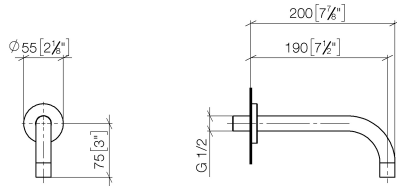

Wall-mounted basin spout without pop-up waste - Brushed Champagne (22kt Gold)

TARA

13 800 882

Fits: TARA, META

- 190mm projection
- fixed spout
- circular, air-enriched flow
- hole diameter 40 mm
- rosette Ø 60 mm
- 1/2" connection
- plug-link mounting
- max. flow 7 l/min
- lead-free
- This product can help a building meet the requirements of Green Building Rating Systems, e.g. LEED®, BREEAM®, DGNB

Recommended miscellaneous

- Concealed wall elbow -**
- max. recess depth 163 mm
 - min. recess depth 90 mm

35 085 970 90

Wall-mounted basin spout without pop-up waste - Brushed Champagne (22kt Gold)

TARA

13 800 882
mm [inches]

Flow rate chart

Certificates

LGA_29119.

13 800 882

Spare parts list

No.	Item Number	Name	Quantity used	Delivery time
1	09 24 03 081 10 90	extension	1	2
2	90 14 10 026 00 90	seal	1	2
3	09 27 22 503-46	rosette	1	30
4	90 23 01 019 00-46	aerator	1	30