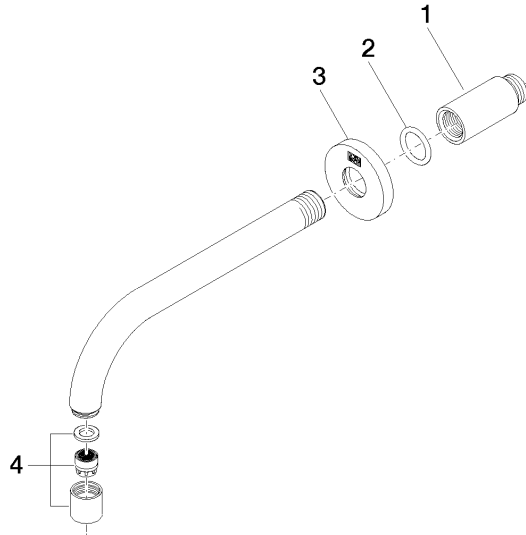

Wall-mounted basin spout without pop-up waste - Brushed Champagne (22kt Gold)

TARA

13 800 882

Fits: TARA, META

- 190mm projection
- fixed spout
- circular, air-enriched flow
- hole diameter 40 mm
- rosette Ø 60 mm
- 1/2" connection
- plug-link mounting
- max. flow 7 l/min
- lead-free
- This product can help a building meet the requirements of Green Building Rating Systems, e.g. LEED®, BREEAM®, DGNB

Recommended miscellaneous

- Concealed wall elbow -**
- max. recess depth 163 mm
 - min. recess depth 90 mm

35 085 970 90

Wall-mounted basin spout without pop-up waste - Brushed Champagne (22kt Gold)

TARA

13 800 882
mm [inches]

Flow rate chart

Certificates

LGA_29119.

13 800 882

Spare parts list

No.	Item Number	Name	Quantity used	Delivery time
1	09 24 03 081 10 90	extension	1	2
2	90 14 10 026 00 90	seal	1	2
3	09 27 22 503-46	rosette	1	30
4	90 23 01 019 00-46	aerator	1	30