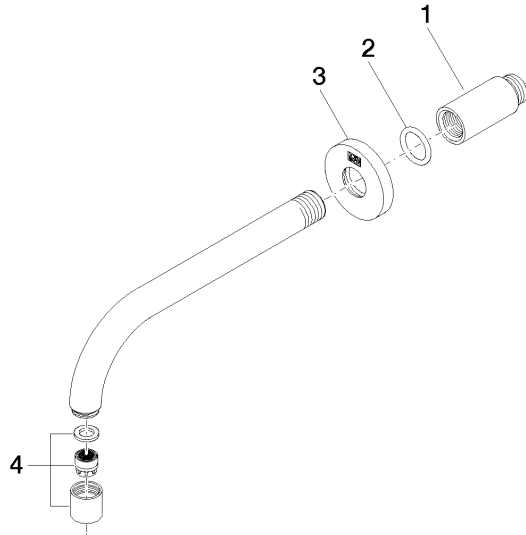

Wall-mounted basin spout without pop-up waste - Champagne (22kt Gold)

TARA

13 800 882

Fits: TARA, META

- 190mm projection
- fixed spout
- circular, air-enriched flow
- hole diameter 40 mm
- rosette Ø 60 mm
- 1/2" connection
- plug-link mounting
- max. flow 7 l/min
- lead-free
- This product can help a building meet the requirements of Green Building Rating Systems, e.g. LEED®, BREEAM®, DGNB

Recommended miscellaneous

- Concealed wall elbow -** 35 085 970 90
- max. recess depth 163 mm
  - min. recess depth 90 mm

13 800 882

mm [inches]

### Flow rate chart

### Spare parts list

No.	Item Number	Name	Quantity used	Delivery time
1	09 24 03 081 10 90	extension	1	2
2	90 14 10 026 00 90	seal	1	2
3	09 27 22 503-47	rosette	1	30
4	90 23 01 019 00-47	aerator	1	30