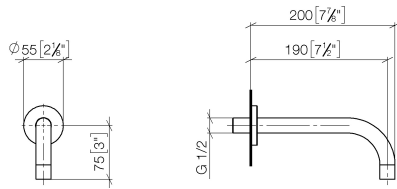

Wall-mounted basin spout without pop-up waste - Champagne (22kt Gold)

TARA

13 800 882

Fits: TARA, META

- 190mm projection
- fixed spout
- circular, air-enriched flow
- hole diameter 40 mm
- rosette Ø 60 mm
- 1/2" connection
- plug-link mounting
- max. flow 7 l/min
- lead-free
- This product can help a building meet the requirements of Green Building Rating Systems, e.g. LEED®, BREEAM®, DGNB

Recommended miscellaneous

- Concealed wall elbow -** 35 085 970 90
- max. recess depth 163 mm
  - min. recess depth 90 mm

13 800 882

mm [inches]