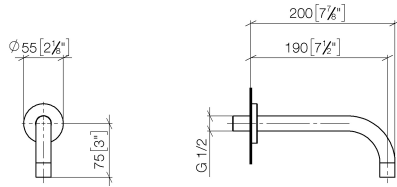

Wall-mounted basin spout without pop-up waste - Brushed Dark Platinum

TARA

13 800 882

Fits: TARA, META

- 190mm projection
- fixed spout
- circular, air-enriched flow
- hole diameter 40 mm
- rosette Ø 60 mm
- 1/2" connection
- plug-link mounting
- max. flow 7 l/min
- lead-free
- This product can help a building meet the requirements of Green Building Rating Systems, e.g. LEED®, BREEAM®, DGNB

Recommended miscellaneous

- Concealed wall elbow -** 35 085 970 90
- max. recess depth 163 mm
  - min. recess depth 90 mm

13 800 882

mm [inches]

Flow rate chart

Certificates

WRAS\_1811020. LGA\_29119.

13 800 882