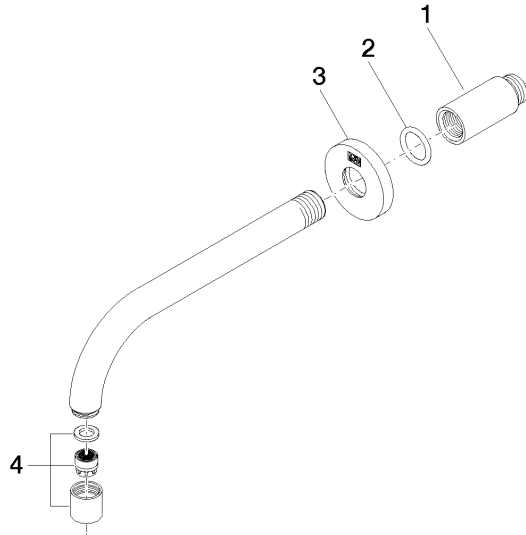

Wall-mounted basin spout without pop-up waste - Brushed Dark Platinum

TARA

13 800 882

Fits: TARA, META

- 190mm projection
- fixed spout
- circular, air-enriched flow
- hole diameter 40 mm
- rosette Ø 60 mm
- 1/2" connection
- plug-link mounting
- max. flow 7 l/min
- lead-free
- This product can help a building meet the requirements of Green Building Rating Systems, e.g. LEED®, BREEAM®, DGNB

Recommended miscellaneous

- Concealed wall elbow -** 35 085 970 90
- max. recess depth 163 mm
  - min. recess depth 90 mm

13 800 882

mm [inches]

Flow rate chart

Certificates

WRAS\_1811020. LGA\_29119.

13 800 882

### Spare parts list

| No. | Item Number        | Name      | Quantity used | Delivery time |
|-----|--------------------|-----------|---------------|---------------|
| 1   | 09 24 03 081 10 90 | extension | 1             | 2             |
| 2   | 90 14 10 026 00 90 | seal      | 1             | 2             |
| 3   | 09 27 22 503-99    | rosette   | 1             | 30            |
| 4   | 90 23 01 019 00-99 | aerator   | 1             | 30            |