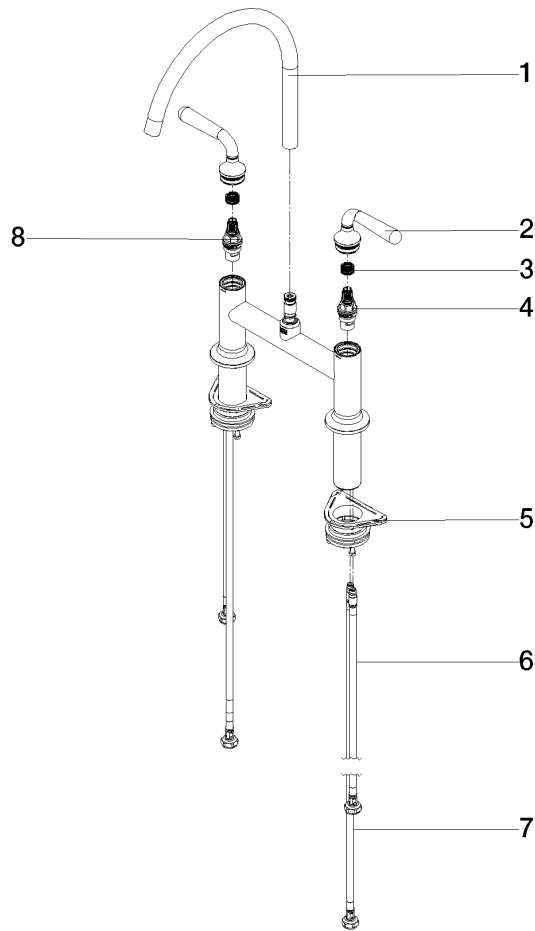

19 815 809

- 241mm projection
- pivotable spout 360°
- air-enriched flow
- max. flow 7 l/min at 3 bar flow pressure
- lead-free
- This product can help a building meet the requirements of Green Building Rating Systems, e.g. LEED®, BREEAM®, DGNB

	Chrome	19 815 809-00
	Brushed Platinum	19 815 809-06
	Platinum	19 815 809-08
	Durabronze (23kt Gold)	19 815 809-09
	Dark Chrome	19 815 809-19
	Brushed Durabronze (23kt Gold)	19 815 809-28
	Matte Black	19 815 809-33
	Brushed Champagne (22kt Gold)	19 815 809-46
	Champagne (22kt Gold)	19 815 809-47
	Brushed Chrome	19 815 809-93
	Brushed Dark Platinum	19 815 809-99

Recommended miscellaneous

VAIA Dispenser with rosette - Chrome 82 434 809-00

19 815 809

Spare parts list

No.	Item Number	Name	Quantity used	Delivery time
1	90 28 22 396 00-00	spout	1	10
2	90 20 80 057 00-00	handle	2	10
3	90 12 12 232 00 90	fixing cap	2	2
4	90 90 03 130 00 90	top	1	2
5	04 30 11 040 00 90	fixing set	2	2
6	04 30 04 100 00 90	hose	2	2
7	04 30 04 101 00 90	hose	2	2
8	90 90 03 131 00 90	top	1	2