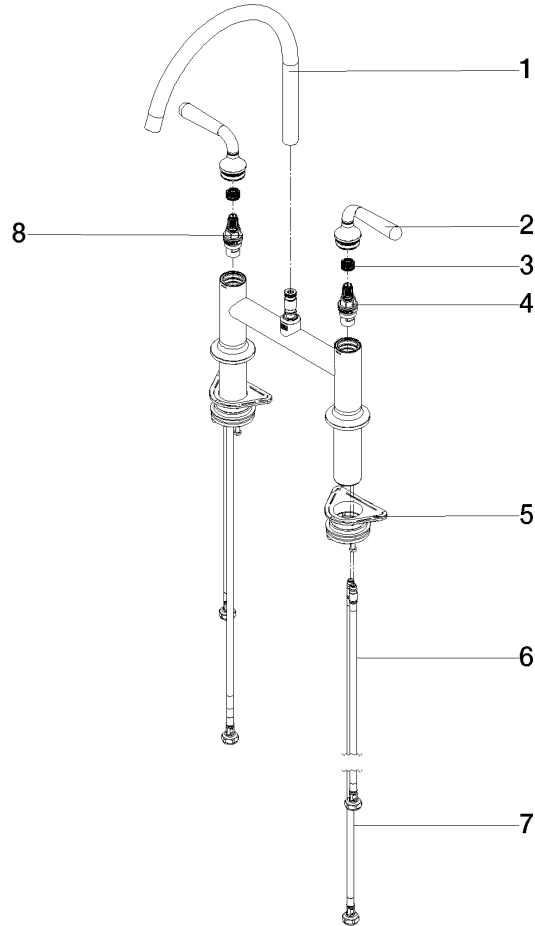

VAIA Two-hole bridge mixer for rinsing/Profi spray - Matte Black

VAIA

19 815 809

- 241mm projection
- pivotable spout 360°
- air-enriched flow
- max. flow 7 l/min at 3 bar flow pressure
- lead-free
- This product can help a building meet the requirements of Green Building Rating Systems, e.g. LEED®, BREEAM®, DGNB

Recommended miscellaneous

VAIA Dispenser with rosette - Matte Black 82 434 809-33

VAIA Two-hole bridge mixer for rinsing/Profi spray - Matte Black

VAIA

19 815 809

Certificates

LGA_38

19 815 809

Product version from 7/1/2023

Parts for other finishes can be found here: [Chrome](#)

VAIA Two-hole bridge mixer for rinsing/Profi spray - Matte Black

VAIA

19 815 809

Spare parts list

Product version from 7/1/2023

No.	Item Number	Name	Quantity used	Delivery time
	90 28 22 396 00-33	spout	13	60