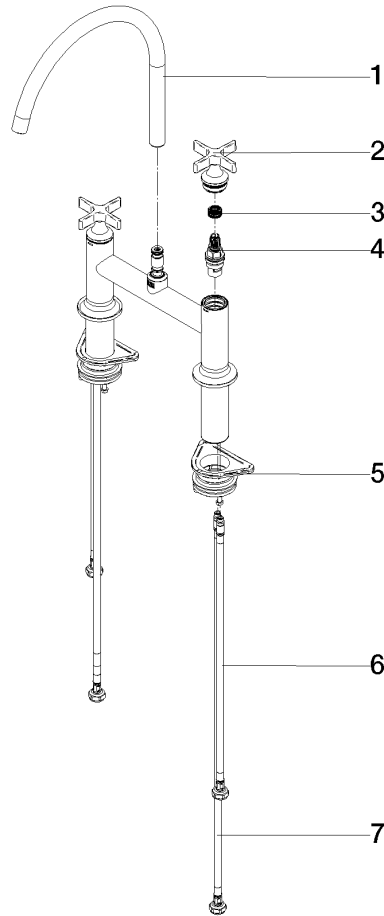

19 825 809

- 241mm projection
- pivotable spout 360°
- air-enriched flow
- max. flow 7 l/min at 3 bar flow pressure
- lead-free
- This product can help a building meet the requirements of Green Building Rating Systems, e.g. LEED®, BREEAM®, DGNB

	Platinum	19 825 809-08
	Chrome	19 825 809-00
	Brushed Platinum	19 825 809-06
	Durabrand (23kt Gold)	19 825 809-09
	Dark Chrome	19 825 809-19
	Brushed Durabrand (23kt Gold)	19 825 809-28
	Matte Black	19 825 809-33
	Brushed Champagne (22kt Gold)	19 825 809-46
	Champagne (22kt Gold)	19 825 809-47
	Brushed Chrome	19 825 809-93
	Brushed Dark Platinum	19 825 809-99

Recommended miscellaneous

VAIA Dispenser with rosette - Platinum 82 434 809-08

19 825 809

Flow rate chart

Certificates

LGA_38632.

19 825 809

Parts for other finishes can be found here: [Chrome](#)

Spare parts list

No.	Item Number	Name	Quantity used	Delivery time
1	90 28 22 396 00-08	spout	1	-
Spare part can no longer be ordered, please order the replacement item				
2	90 20 80 036 00-08	handle	2	-
Spare part can no longer be ordered, please order the replacement item				
3	90 12 12 232 00 90	fixing cap	2	2
4	90 90 03 131 00 90	top	2	2
5	04 30 11 040 00 90	fixing set	2	2
6	04 30 04 100 00 90	hose	2	2
7	04 30 04 101 00 90	hose	2	2