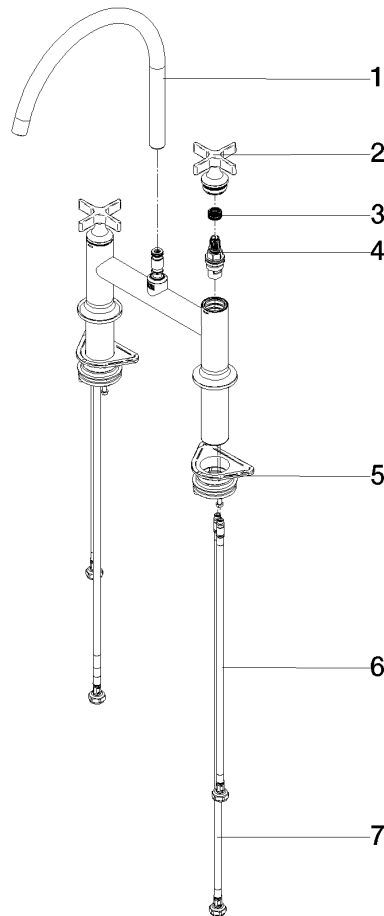

19 825 809

- 241mm projection
- pivotable spout 360°
- air-enriched flow
- max. flow 7 l/min at 3 bar flow pressure
- lead-free
- This product can help a building meet the requirements of Green Building Rating Systems, e.g. LEED®, BREEAM®, DGNB

	Durabron (23kt Gold)	19 825 809-09
	Chrome	19 825 809-00
	Brushed Platinum	19 825 809-06
	Platinum	19 825 809-08
	Dark Chrome	19 825 809-19
	Brushed Durabron (23kt Gold)	19 825 809-28
	Matte Black	19 825 809-33
	Brushed Champagne (22kt Gold)	19 825 809-46
	Champagne (22kt Gold)	19 825 809-47
	Brushed Chrome	19 825 809-93
	Brushed Dark Platinum	19 825 809-99

Recommended miscellaneous

VAIA Dispenser with rosette - Durabron (23kt Gold) 82 434 809-09

19 825 809

Flow rate chart

Certificates

LGA_38632.

19 825 809

Parts for other finishes can be found here: [Chrome](#)

Spare parts list

No.	Item Number	Name	Quantity used	Delivery time
1	90 28 22 396 00-09	spout	1	-
Spare part can no longer be ordered, please order the replacement item				
2	90 20 80 036 00-09	handle	2	-
Spare part can no longer be ordered, please order the replacement item				
3	90 12 12 232 00 90	fixing cap	2	2
4	90 90 03 131 00 90	top	2	2
5	04 30 11 040 00 90	fixing set	2	2
6	04 30 04 100 00 90	hose	2	2
7	04 30 04 101 00 90	hose	2	2