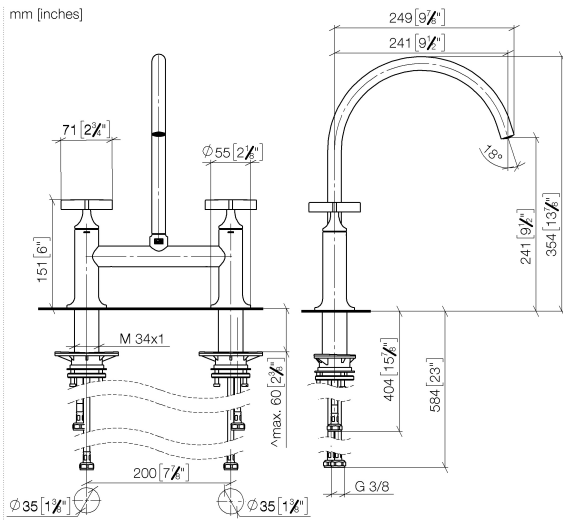

19 825 809

- 241mm projection
- pivotable spout 360°
- air-enriched flow
- max. flow 7 l/min at 3 bar flow pressure
- lead-free
- This product can help a building meet the requirements of Green Building Rating Systems, e.g. LEED®, BREEAM®, DGNB

Recommended miscellaneous

VAIA Dispenser with rosette - Durabron (23kt Gold) 82 434 809-09

19 825 809

Flow rate chart

Certificates

LGA_38632.

19 825 809

Parts for other finishes can be found here: [Chrome](#)

Spare parts list

No.	Item Number	Name	Quantity used	Delivery time
1	90 28 22 396 00-09	spout	1	-
Spare part can no longer be ordered, please order the replacement item				
2	90 20 80 036 00-09	handle	2	-
Spare part can no longer be ordered, please order the replacement item				
3	90 12 12 232 00 90	fixing cap	2	2
4	90 90 03 131 00 90	top	2	2
5	04 30 11 040 00 90	fixing set	2	2
6	04 30 04 100 00 90	hose	2	2
7	04 30 04 101 00 90	hose	2	2