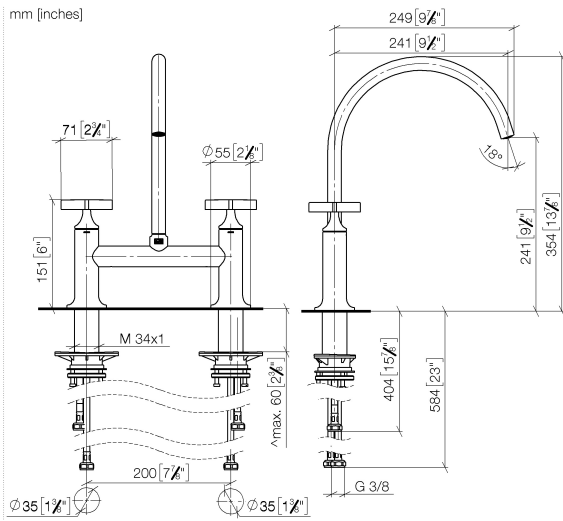

19 825 809

- 241mm projection
- pivotable spout 360°
- air-enriched flow
- max. flow 7 l/min at 3 bar flow pressure
- lead-free
- This product can help a building meet the requirements of Green Building Rating Systems, e.g. LEED®, BREEAM®, DGNB

Recommended miscellaneous

VAIA Dispenser with rosette - Dark Chrome 82 434 809-19

19 825 809

Flow rate chart

Certificates

LGA\_38632.

19 825 809

Parts for other finishes can be found here: [Chrome](#)

### Spare parts list

No.	Item Number	Name	Quantity used	Delivery time
1	90 28 22 396 00-19	spout	1	-
Spare part can no longer be ordered, please order the replacement item				
2	90 20 80 036 00-19	handle	2	-
Spare part can no longer be ordered, please order the replacement item				
3	90 12 12 232 00 90	fixing cap	2	2
4	90 90 03 131 00 90	top	2	2
5	04 30 11 040 00 90	fixing set	2	2
6	04 30 04 100 00 90	hose	2	2
7	04 30 04 101 00 90	hose	2	2