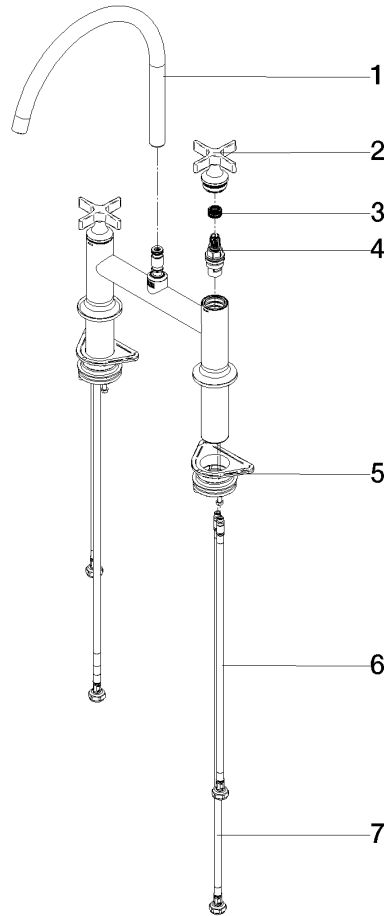

19 825 809

- 241mm projection
- pivotable spout 360°
- air-enriched flow
- max. flow 7 l/min at 3 bar flow pressure
- lead-free
- This product can help a building meet the requirements of Green Building Rating Systems, e.g. LEED®, BREEAM®, DGNB

	Dark Chrome	19 825 809-19
	Chrome	19 825 809-00
	Brushed Platinum	19 825 809-06
	Platinum	19 825 809-08
	Durabrand (23kt Gold)	19 825 809-09
	Brushed Durabrand (23kt Gold)	19 825 809-28
	Matte Black	19 825 809-33
	Brushed Champagne (22kt Gold)	19 825 809-46
	Champagne (22kt Gold)	19 825 809-47
	Brushed Chrome	19 825 809-93
	Brushed Dark Platinum	19 825 809-99

Recommended miscellaneous

VAIA Dispenser with rosette - Dark Chrome 82 434 809-19

19 825 809

Flow rate chart

Certificates

LGA\_38632.

19 825 809

Parts for other finishes can be found here: [Chrome](#)

### Spare parts list

No.	Item Number	Name	Quantity used	Delivery time
1	90 28 22 396 00-19	spout	1	-
Spare part can no longer be ordered, please order the replacement item				
2	90 20 80 036 00-19	handle	2	-
Spare part can no longer be ordered, please order the replacement item				
3	90 12 12 232 00 90	fixing cap	2	2
4	90 90 03 131 00 90	top	2	2
5	04 30 11 040 00 90	fixing set	2	2
6	04 30 04 100 00 90	hose	2	2
7	04 30 04 101 00 90	hose	2	2