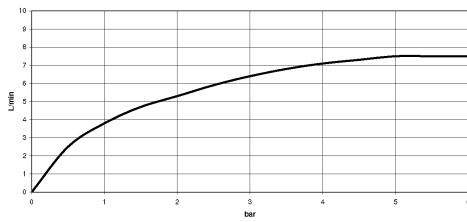

Certificates

LGA_38632.