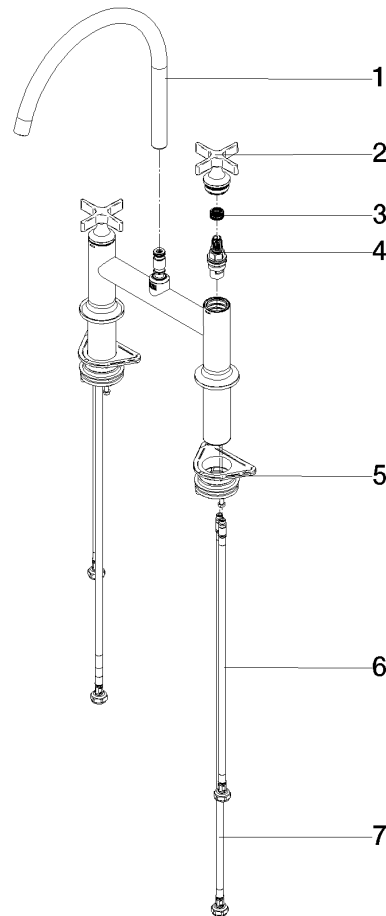

19 825 809

- 241mm projection
- pivotable spout 360°
- air-enriched flow
- max. flow 7 l/min at 3 bar flow pressure
- lead-free
- This product can help a building meet the requirements of Green Building Rating Systems, e.g. LEED®, BREEAM®, DGNB

	Matte Black	19 825 809-33
	Chrome	19 825 809-00
	Brushed Platinum	19 825 809-06
	Platinum	19 825 809-08
	Durabronze (23kt Gold)	19 825 809-09
	Dark Chrome	19 825 809-19
	Brushed Durabronze (23kt Gold)	19 825 809-28
	Brushed Champagne (22kt Gold)	19 825 809-46
	Champagne (22kt Gold)	19 825 809-47
	Brushed Chrome	19 825 809-93
	Brushed Dark Platinum	19 825 809-99

Recommended miscellaneous

VAIA Dispenser with rosette - 82 434 809-33  
Matte Black

19 825 809

Flow rate chart

Certificates

LGA\_38632.

19 825 809

Parts for other finishes can be found here: [Chrome](#)

### Spare parts list

No.	Item Number	Name	Quantity used	Delivery time
1	90 28 22 396 00-33	spout	1	-
Spare part can no longer be ordered, please order the replacement item				
2	90 20 80 036 00-33	handle	2	-
Spare part can no longer be ordered, please order the replacement item				
3	90 12 12 232 00 90	fixing cap	2	2
4	90 90 03 131 00 90	top	2	2
5	04 30 11 040 00 90	fixing set	2	2
6	04 30 04 100 00 90	hose	2	2
7	04 30 04 101 00 90	hose	2	2