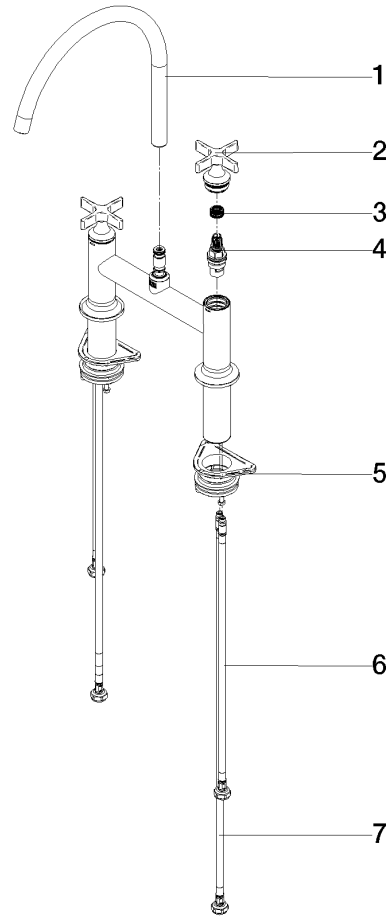

VAIA Two-hole bridge mixer for rinsing/Profi spray - Brushed Champagne (22kt Gold)

VAIA

19 825 809

- 241mm projection
- pivotable spout 360°
- air-enriched flow
- max. flow 7 l/min at 3 bar flow pressure
- lead-free
- This product can help a building meet the requirements of Green Building Rating Systems, e.g. LEED®, BREEAM®, DGNB

	Brushed Champagne (22kt Gold)	19 825 809-46
	Chrome	19 825 809-00
	Brushed Platinum	19 825 809-06
	Platinum	19 825 809-08
	Durabrand (23kt Gold)	19 825 809-09
	Dark Chrome	19 825 809-19
	Brushed Durabrand (23kt Gold)	19 825 809-28
	Matte Black	19 825 809-33
	Champagne (22kt Gold)	19 825 809-47
	Brushed Chrome	19 825 809-93
	Brushed Dark Platinum	19 825 809-99

Recommended miscellaneous

VAIA Dispenser with rosette - Brushed Champagne (22kt Gold) 82 434 809-46

19 825 809
mm [inches]

Flow rate chart

Certificates

LGA_38632.

19 825 809
Parts for other
finishes can be found
here: Chrome

Spare parts list

No.	Item Number	Name	Quantity used	Delivery time
1	90 28 22 396 00-46	spout	1	-
Spare part can no longer be ordered, please order the replacement item				
2	90 20 80 036 00-46	handle	2	-
Spare part can no longer be ordered, please order the replacement item				
3	90 12 12 232 00 90	fixing cap	2	2
4	90 90 03 131 00 90	top	2	2
5	04 30 11 040 00 90	fixing set	2	2
6	04 30 04 100 00 90	hose	2	2
7	04 30 04 101 00 90	hose	2	2