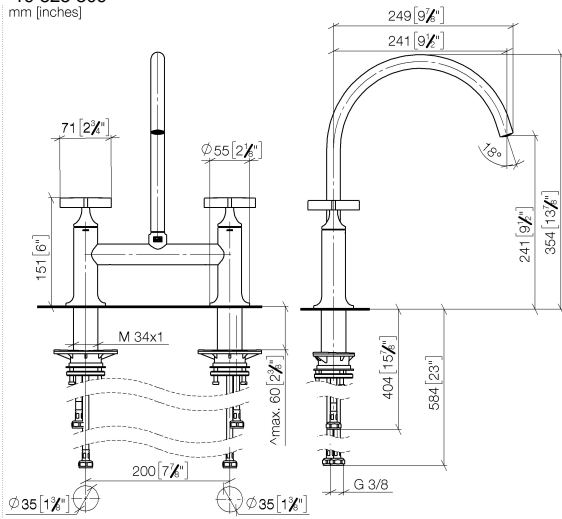

VAIA Two-hole bridge mixer for rinsing/Profi spray - Brushed Champagne (22kt Gold)

VAIA

19 825 809

- 241mm projection
- pivotable spout 360°
- air-enriched flow
- max. flow 7 l/min at 3 bar flow pressure
- lead-free
- This product can help a building meet the requirements of Green Building Rating Systems, e.g. LEED®, BREEAM®, DGNB

Recommended miscellaneous

VAIA Dispenser with rosette - Brushed Champagne (22kt Gold) 82 434 809-46

19 825 809
mm [inches]

Flow rate chart

Certificates

LGA_38632.

19 825 809
Parts for other
finishes can be found
here: Chrome

Spare parts list

No.	Item Number	Name	Quantity used	Delivery time
1	90 28 22 396 00-46	spout	1	-
Spare part can no longer be ordered, please order the replacement item				
2	90 20 80 036 00-46	handle	2	-
Spare part can no longer be ordered, please order the replacement item				
3	90 12 12 232 00 90	fixing cap	2	2
4	90 90 03 131 00 90	top	2	2
5	04 30 11 040 00 90	fixing set	2	2
6	04 30 04 100 00 90	hose	2	2
7	04 30 04 101 00 90	hose	2	2