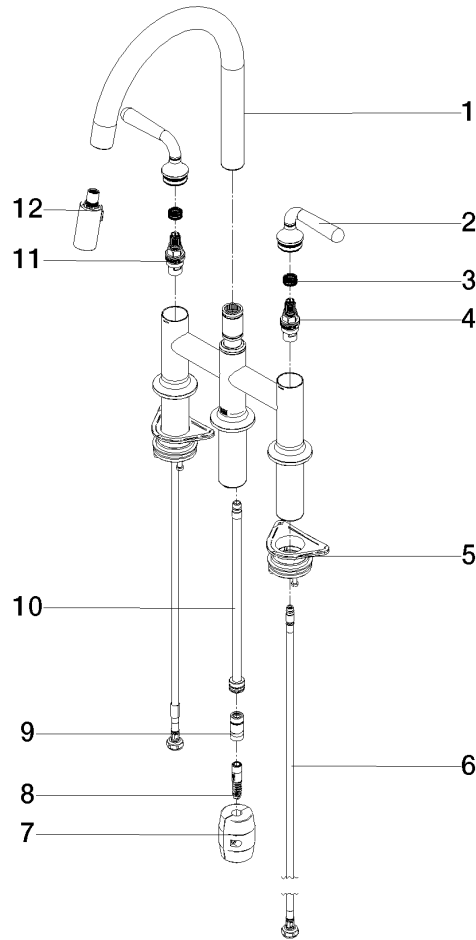

19 870 809

- 240mm projection
- pivotable spout 360°
- Optional swivel limiter available with swivel limiter set 12 823 970 90
- air-enriched flow and spray flow
- 1800 mm metal shower hose
- sprayface with anti-scaling system
- max. flow 8 l/min at 3 bar flow pressure
- lead-free
- This product can help a building meet the requirements of Green Building Rating Systems, e.g. LEED®, BREEAM®, DGNB

Recommended miscellaneous

Swivel limitation set -

12 823 970 90

Recommended miscellaneous

VAIA Dispenser with rosette - Chrome

82 434 809-00

19 870 809

Flow rate chart

Certificates

LGA_38633.

Belgaqua_24-005-
27_3.

19 870 809

Spare parts list

No.	Item Number	Name	Quantity used	Delivery time
1	90 28 22 397 00-00	spout	1	10
2	90 20 80 057 00-00	handle	2	10
3	90 12 12 232 00 90	fixing cap	2	2
4	90 90 03 130 00 90	top	1	2
5	04 30 11 040 00 90	fixing set	2	2
6	04 30 04 100 00 90	hose	2	2
7	04 21 50 010 00 90	accessories	1	2
8	04 30 02 120 00-00	hose	1	10
9	90 24 03 253 00 90	adaptor	1	2
10	04 28 20 067 00 90	pipe	1	2
11	90 90 03 131 00 90	top	1	2
12	90 18 40 317 00-00	shower	1	10