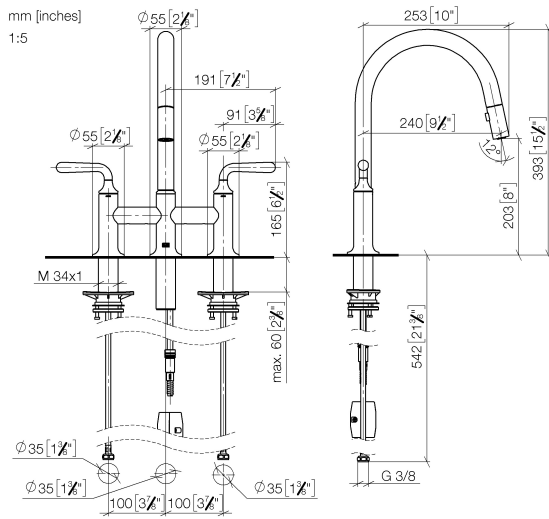

19 870 809

- 240mm projection
- pivotable spout 360°
- Optional swivel limiter available with swivel limiter set 12 823 970 90
- air-enriched flow and spray flow
- 1800 mm metal shower hose
- sprayface with anti-scaling system
- max. flow 8 l/min at 3 bar flow pressure
- lead-free
- This product can help a building meet the requirements of Green Building Rating Systems, e.g. LEED®, BREEAM®, DGNB

Recommended miscellaneous

Swivel limitation set -

12 823 970 90

Recommended miscellaneous

VAIA Dispenser with rosette - Chrome

82 434 809-00

19 870 809

Flow rate chart

Certificates

LGA_38633.

Belgaqua_24-005-
27_3.

19 870 809

Spare parts list

No.	Item Number	Name	Quantity used	Delivery time
1	90 28 22 397 00-00	spout	1	10
2	90 20 80 057 00-00	handle	2	10
3	90 12 12 232 00 90	fixing cap	2	2
4	90 90 03 130 00 90	top	1	2
5	04 30 11 040 00 90	fixing set	2	2
6	04 30 04 100 00 90	hose	2	2
7	04 21 50 010 00 90	accessories	1	2
8	04 30 02 120 00-00	hose	1	10
9	90 24 03 253 00 90	adaptor	1	2
10	04 28 20 067 00 90	pipe	1	2
11	90 90 03 131 00 90	top	1	2
12	90 18 40 317 00-00	shower	1	10