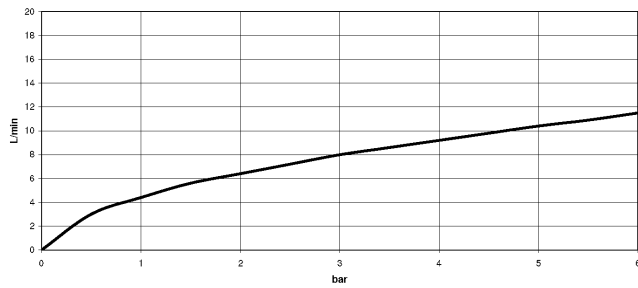

19 870 809

- 240mm projection
- pivotable spout 360°
- Optional swivel limiter available with swivel limiter set 12 823 970 90
- air-enriched flow and spray flow
- 1800 mm metal shower hose
- sprayface with anti-scaling system
- max. flow 8 l/min at 3 bar flow pressure
- lead-free
- This product can help a building meet the requirements of Green Building Rating Systems, e.g. LEED®, BREEAM®, DGNB

Recommended miscellaneous

Swivel limitation set -

12 823 970 90

Recommended miscellaneous

VAIA Dispenser with rosette - Chrome

82 434 809-00

19 870 809

Flow rate chart