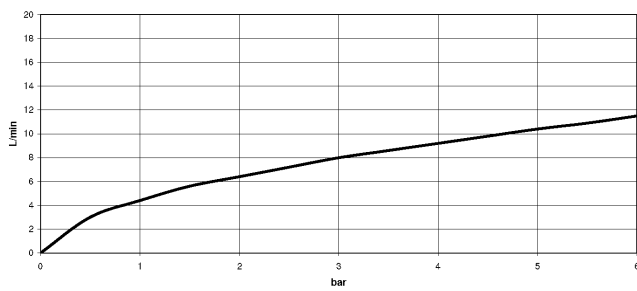

19 870 809

- 240mm projection
- pivotable spout 360°
- Optional swivel limiter available with swivel limiter set 12 823 970 90
- air-enriched flow and spray flow
- 1800 mm metal shower hose
- sprayface with anti-scaling system
- max. flow 8 l/min at 3 bar flow pressure
- lead-free
- This product can help a building meet the requirements of Green Building Rating Systems, e.g. LEED®, BREEAM®, DGNB

Recommended miscellaneous

Swivel limitation set -

12 823 970 90

Recommended miscellaneous

VAIA Dispenser with rosette - Dark Chrome 82 434 809-19

19 870 809

Flow rate chart

Certificates