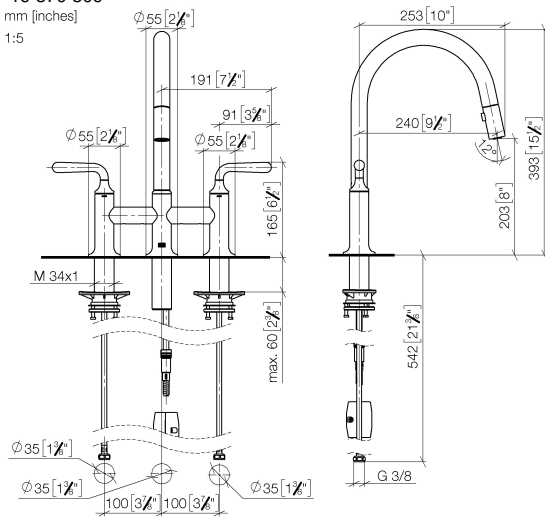

VAIA Three-hole bridge mixer Pull-down with spray function - Brushed Dark Platinum

VAIA

19 870 809

- 240mm projection
- pivotable spout 360°
- Optional swivel limiter available with swivel limiter set 12 823 970 90
- air-enriched flow and spray flow
- 1800 mm metal shower hose
- sprayface with anti-scaling system
- max. flow 8 l/min at 3 bar flow pressure
- lead-free
- This product can help a building meet the requirements of Green Building Rating Systems, e.g. LEED®, BREEAM®, DGNB

Recommended miscellaneous

Swivel limitation set -

12 823 970 90

Recommended miscellaneous

**VAIA Dispenser with rosette -
Brushed Dark Platinum**

82 434 809-99

19 870 809

mm [inches]

1:5

Flow rate chart

Certificates

LGA_38633.

Belgaqua_24-005-
27_3.

19 870 809

Spare parts list

No.	Item Number	Name	Quantity used	Delivery time
1	90 28 22 397 00-99	spout	1	30
2	90 20 80 057 00-99	handle	2	-
Spare part can no longer be ordered, please order the replacement item				
3	90 12 12 232 00 90	fixing cap	2	2
4	90 90 03 130 00 90	top	1	2
5	04 30 11 040 00 90	fixing set	2	2
6	04 30 04 100 00 90	hose	2	2
7	04 21 50 010 00 90	accessories	1	2
8	04 30 02 120 00-85	hose	1	30
9	90 24 03 253 00 90	adaptor	1	2
10	04 28 20 067 00 90	pipe	1	2
11	90 90 03 131 00 90	top	1	2
12	90 18 40 317 00-99	shower	1	30