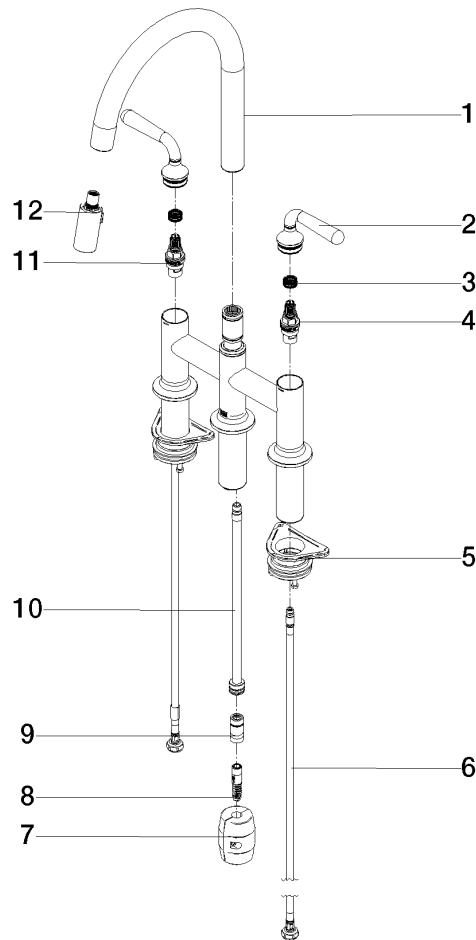

VAIA Three-hole bridge mixer Pull-down with spray function - Brushed Dark Platinum

VAIA

19 870 809

- 240mm projection
- pivotable spout 360°
- Optional swivel limiter available with swivel limiter set 12 823 970 90
- air-enriched flow and spray flow
- 1800 mm metal shower hose
- sprayface with anti-scaling system
- max. flow 8 l/min at 3 bar flow pressure
- lead-free
- This product can help a building meet the requirements of Green Building Rating Systems, e.g. LEED®, BREEAM®, DGNB

Recommended miscellaneous

Swivel limitation set -

12 823 970 90

Recommended miscellaneous

**VAIA Dispenser with rosette -
Brushed Dark Platinum**

82 434 809-99

19 870 809

mm [inches]

1:5

Flow rate chart

Certificates

LGA_38633.

Belgaqua_24-005-
27_3.

19 870 809

Spare parts list

No.	Item Number	Name	Quantity used	Delivery time
1	90 28 22 397 00-99	spout	1	30
2	90 20 80 057 00-99	handle	2	-
Spare part can no longer be ordered, please order the replacement item				
3	90 12 12 232 00 90	fixing cap	2	2
4	90 90 03 130 00 90	top	1	2
5	04 30 11 040 00 90	fixing set	2	2
6	04 30 04 100 00 90	hose	2	2
7	04 21 50 010 00 90	accessories	1	2
8	04 30 02 120 00-85	hose	1	30
9	90 24 03 253 00 90	adaptor	1	2
10	04 28 20 067 00 90	pipe	1	2
11	90 90 03 131 00 90	top	1	2
12	90 18 40 317 00-99	shower	1	30