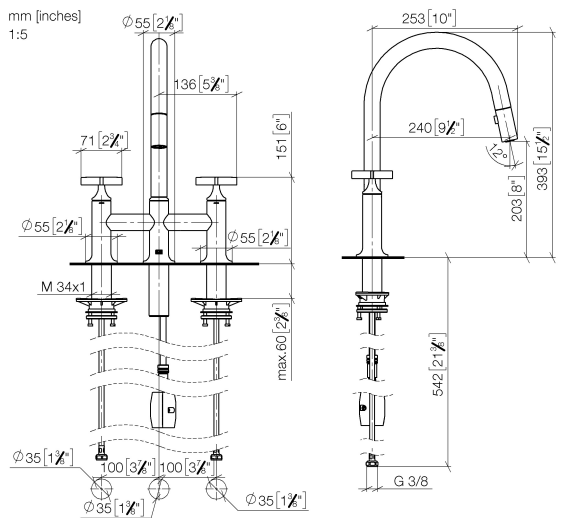

19 875 809

- 240mm projection
- pivotable spout 360°
- Optional swivel limiter available with swivel limiter set 12 823 970 90
- air-enriched flow and spray flow
- 1800 mm metal shower hose
- sprayface with anti-scaling system
- max. flow 8 l/min at 3 bar flow pressure
- lead-free
- This product can help a building meet the requirements of Green Building Rating Systems, e.g. LEED®, BREEAM®, DGNB

Recommended miscellaneous

Swivel limitation set -

12 823 970 90

Recommended miscellaneous

VAIA Dispenser with rosette - Chrome

82 434 809-00

19 875 809

Flow rate chart

Certificates

LGA_38633.

Belgaqua_24-005-27_3.

19 875 809

Spare parts list

No.	Item Number	Name	Quantity used	Delivery time
1	90 28 22 397 00-00	spout	1	10
2	90 20 80 036 00-00	handle	2	-
Spare part can no longer be ordered, please order the replacement item				
3	90 12 12 232 00 90	fixing cap	2	2
4	90 90 03 131 00 90	top	2	2
5	04 30 11 040 00 90	fixing set	2	2
6	04 28 20 067 00 90	pipe	1	2
7	04 30 04 101 00 90	hose	2	2
8	04 21 50 010 00 90	accessories	1	2
9	04 30 02 120 00-00	hose	1	10
10	90 24 03 253 00 90	adaptor	1	2
11	90 18 40 317 00-00	shower	1	10