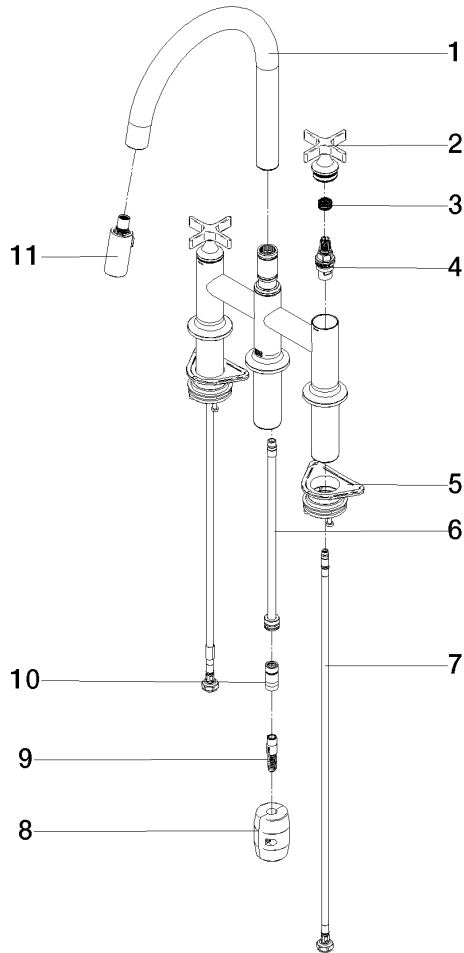

19 875 809

- 240mm projection
- pivotable spout 360°
- Optional swivel limiter available with swivel limiter set 12 823 970 90
- air-enriched flow and spray flow
- 1800 mm metal shower hose
- sprayface with anti-scaling system
- max. flow 8 l/min at 3 bar flow pressure
- lead-free
- This product can help a building meet the requirements of Green Building Rating Systems, e.g. LEED®, BREEAM®, DGNB

Recommended miscellaneous

Swivel limitation set -

12 823 970 90

Recommended miscellaneous

VAIA Dispenser with rosette - Chrome

82 434 809-00

19 875 809

Flow rate chart

Certificates

LGA_38633.

Belgaqua_24-005-27_3.

19 875 809

Spare parts list

No.	Item Number	Name	Quantity used	Delivery time
1	90 28 22 397 00-00	spout	1	10
2	90 20 80 036 00-00	handle	2	-
Spare part can no longer be ordered, please order the replacement item				
3	90 12 12 232 00 90	fixing cap	2	2
4	90 90 03 131 00 90	top	2	2
5	04 30 11 040 00 90	fixing set	2	2
6	04 28 20 067 00 90	pipe	1	2
7	04 30 04 101 00 90	hose	2	2
8	04 21 50 010 00 90	accessories	1	2
9	04 30 02 120 00-00	hose	1	10
10	90 24 03 253 00 90	adaptor	1	2
11	90 18 40 317 00-00	shower	1	10