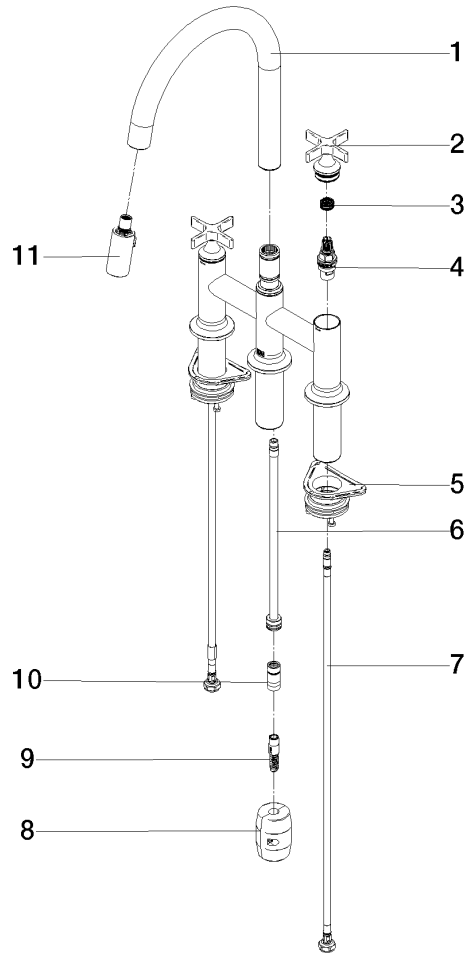

19 875 809

- 240mm projection
- pivotable spout 360°
- Optional swivel limiter available with swivel limiter set 12 823 970 90
- air-enriched flow and spray flow
- 1800 mm metal shower hose
- sprayface with anti-scaling system
- max. flow 8 l/min at 3 bar flow pressure
- lead-free
- This product can help a building meet the requirements of Green Building Rating Systems, e.g. LEED®, BREEAM®, DGNB

### Flow rate chart

### Spare parts list

No.	Item Number	Name	Quantity used	Delivery time
1	90 28 22 397 00-06	spout	1	10
2	90 20 80 036 00-06	handle	2	-
Spare part can no longer be ordered, please order the replacement item				
3	90 12 12 232 00 90	fixing cap	2	2
4	90 90 03 131 00 90	top	2	2
5	04 30 11 040 00 90	fixing set	2	2
6	04 28 20 067 00 90	pipe	1	2
7	04 30 04 101 00 90	hose	2	2
8	04 21 50 010 00 90	accessories	1	2
9	04 30 02 120 00-85	hose	1	30
10	90 24 03 253 00 90	adaptor	1	2
11	90 18 40 317 00-06	shower	1	10