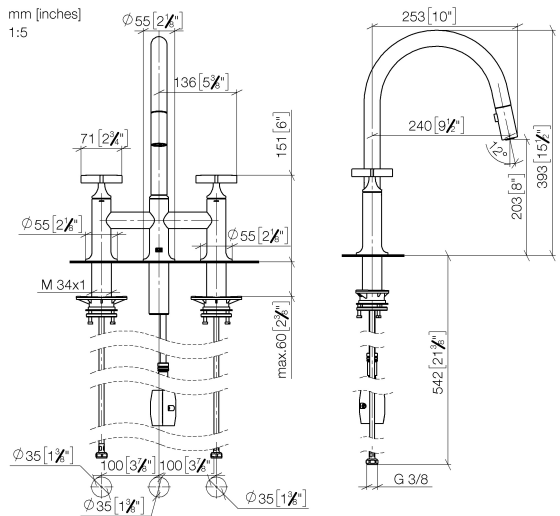

19 875 809

- 240mm projection
- pivotable spout 360°
- Optional swivel limiter available with swivel limiter set 12 823 970 90
- air-enriched flow and spray flow
- 1800 mm metal shower hose
- sprayface with anti-scaling system
- max. flow 8 l/min at 3 bar flow pressure
- lead-free
- This product can help a building meet the requirements of Green Building Rating Systems, e.g. LEED®, BREEAM®, DGNB

### Flow rate chart

### Spare parts list

No.	Item Number	Name	Quantity used	Delivery time
1	90 28 22 397 00-06	spout	1	10
2	90 20 80 036 00-06	handle	2	-
Spare part can no longer be ordered, please order the replacement item				
3	90 12 12 232 00 90	fixing cap	2	2
4	90 90 03 131 00 90	top	2	2
5	04 30 11 040 00 90	fixing set	2	2
6	04 28 20 067 00 90	pipe	1	2
7	04 30 04 101 00 90	hose	2	2
8	04 21 50 010 00 90	accessories	1	2
9	04 30 02 120 00-85	hose	1	30
10	90 24 03 253 00 90	adaptor	1	2
11	90 18 40 317 00-06	shower	1	10