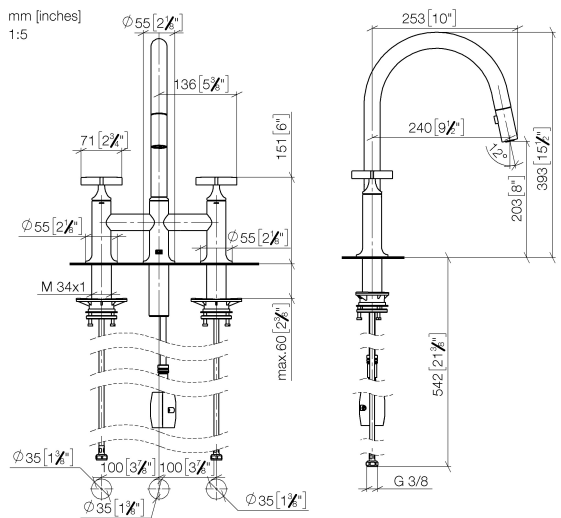

19 875 809

- 240mm projection
- pivotable spout 360°
- Optional swivel limiter available with swivel limiter set 12 823 970 90
- air-enriched flow and spray flow
- 1800 mm metal shower hose
- sprayface with anti-scaling system
- max. flow 8 l/min at 3 bar flow pressure
- lead-free
- This product can help a building meet the requirements of Green Building Rating Systems, e.g. LEED®, BREEAM®, DGNB

Recommended miscellaneous

Swivel limitation set -

12 823 970 90

Recommended miscellaneous

VAIA Dispenser with rosette -
Platinum

82 434 809-08

19 875 809

Flow rate chart

Certificates

LGA_38633.

Belgaqua_24-005-
27_3.

19 875 809

Spare parts list

No.	Item Number	Name	Quantity used	Delivery time
1	90 28 22 397 00-08	spout	1	40
2	90 20 80 036 00-08	handle	2	-
Spare part can no longer be ordered, please order the replacement item				
3	90 12 12 232 00 90	fixing cap	2	2
4	90 90 03 131 00 90	top	2	2
5	04 30 11 040 00 90	fixing set	2	2
6	04 28 20 067 00 90	pipe	1	2
7	04 30 04 101 00 90	hose	2	2
8	04 21 50 010 00 90	accessories	1	2
9	04 30 02 120 00-85	hose	1	30
10	90 24 03 253 00 90	adaptor	1	2
11	90 18 40 317 00-08	shower	1	40