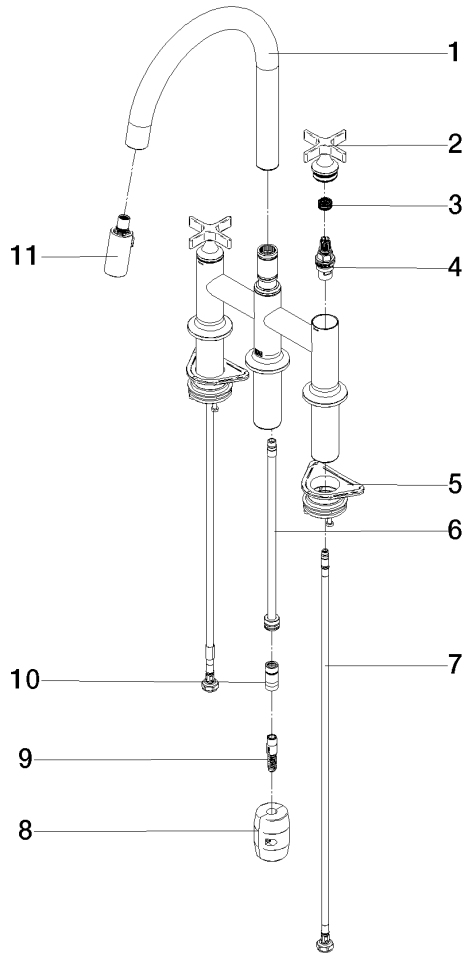

19 875 809

- 240mm projection
- pivotable spout 360°
- Optional swivel limiter available with swivel limiter set 12 823 970 90
- air-enriched flow and spray flow
- 1800 mm metal shower hose
- sprayface with anti-scaling system
- max. flow 8 l/min at 3 bar flow pressure
- lead-free
- This product can help a building meet the requirements of Green Building Rating Systems, e.g. LEED®, BREEAM®, DGNB

Recommended miscellaneous

Swivel limitation set -

12 823 970 90

Recommended miscellaneous

VAIA Dispenser with rosette -
Platinum

82 434 809-08

19 875 809

Flow rate chart

Certificates

LGA_38633.

Belgaqua_24-005-
27_3.

19 875 809

Spare parts list

No.	Item Number	Name	Quantity used	Delivery time
1	90 28 22 397 00-08	spout	1	40
2	90 20 80 036 00-08	handle	2	-
Spare part can no longer be ordered, please order the replacement item				
3	90 12 12 232 00 90	fixing cap	2	2
4	90 90 03 131 00 90	top	2	2
5	04 30 11 040 00 90	fixing set	2	2
6	04 28 20 067 00 90	pipe	1	2
7	04 30 04 101 00 90	hose	2	2
8	04 21 50 010 00 90	accessories	1	2
9	04 30 02 120 00-85	hose	1	30
10	90 24 03 253 00 90	adaptor	1	2
11	90 18 40 317 00-08	shower	1	40