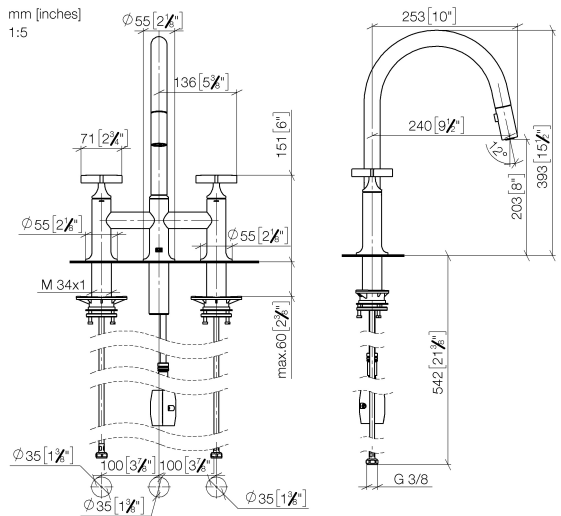

19 875 809

- 240mm projection
- pivotable spout 360°
- Optional swivel limiter available with swivel limiter set 12 823 970 90
- air-enriched flow and spray flow
- 1800 mm metal shower hose
- sprayface with anti-scaling system
- max. flow 8 l/min at 3 bar flow pressure
- lead-free
- This product can help a building meet the requirements of Green Building Rating Systems, e.g. LEED®, BREEAM®, DGNB

Recommended miscellaneous

Swivel limitation set -

12 823 970 90

Recommended miscellaneous

VAIA Dispenser with rosette -  
Matte Black

82 434 809-33

19 875 809

Flow rate chart

### Spare parts list

No.	Item Number	Name	Quantity used	Delivery time
1	90 28 22 397 00-33	spout	1	30
2	90 20 80 036 00-33	handle	2	-
Spare part can no longer be ordered, please order the replacement item				
3	90 12 12 232 00 90	fixing cap	2	2
4	90 90 03 131 00 90	top	2	2
5	04 30 11 040 00 90	fixing set	2	2
6	04 28 20 067 00 90	pipe	1	2
7	04 30 04 101 00 90	hose	2	2
8	04 21 50 010 00 90	accessories	1	2
9	04 30 02 120 00-85	hose	1	30
10	90 24 03 253 00 90	adaptor	1	2
11	90 18 40 317 00-33	shower	1	30