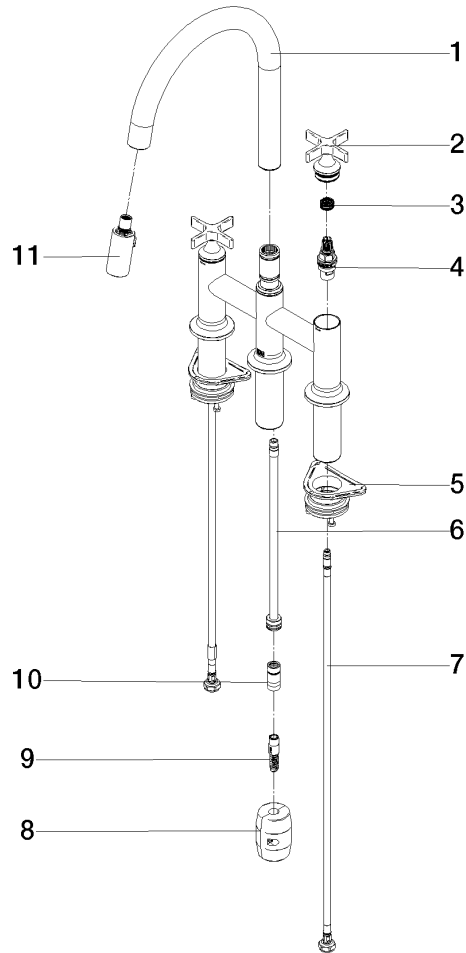

19 875 809

- 240mm projection
- pivotable spout 360°
- Optional swivel limiter available with swivel limiter set 12 823 970 90
- air-enriched flow and spray flow
- 1800 mm metal shower hose
- sprayface with anti-scaling system
- max. flow 8 l/min at 3 bar flow pressure
- lead-free
- This product can help a building meet the requirements of Green Building Rating Systems, e.g. LEED®, BREEAM®, DGNB

Recommended miscellaneous

Swivel limitation set -

12 823 970 90

Recommended miscellaneous

VAIA Dispenser with rosette -  
Matte Black

82 434 809-33

19 875 809

Flow rate chart

### Spare parts list

No.	Item Number	Name	Quantity used	Delivery time
1	90 28 22 397 00-33	spout	1	30
2	90 20 80 036 00-33	handle	2	-
Spare part can no longer be ordered, please order the replacement item				
3	90 12 12 232 00 90	fixing cap	2	2
4	90 90 03 131 00 90	top	2	2
5	04 30 11 040 00 90	fixing set	2	2
6	04 28 20 067 00 90	pipe	1	2
7	04 30 04 101 00 90	hose	2	2
8	04 21 50 010 00 90	accessories	1	2
9	04 30 02 120 00-85	hose	1	30
10	90 24 03 253 00 90	adaptor	1	2
11	90 18 40 317 00-33	shower	1	30