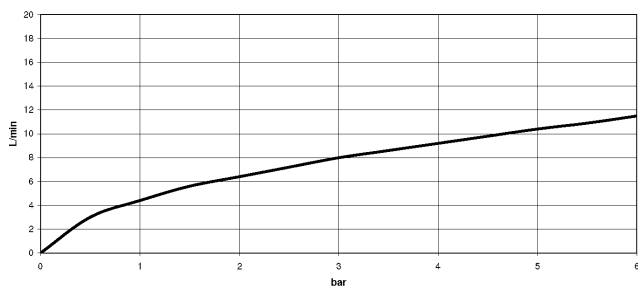

19 875 809

- 240mm projection
- pivotable spout 360°
- Optional swivel limiter available with swivel limiter set 12 823 970 90
- air-enriched flow and spray flow
- 1800 mm metal shower hose
- sprayface with anti-scaling system
- max. flow 8 l/min at 3 bar flow pressure
- lead-free
- This product can help a building meet the requirements of Green Building Rating Systems, e.g. LEED®, BREEAM®, DGNB

Recommended miscellaneous

Swivel limitation set -

12 823 970 90

Recommended miscellaneous

VAIA Dispenser with rosette -  
Matte Black

82 434 809-33

19 875 809

Flow rate chart