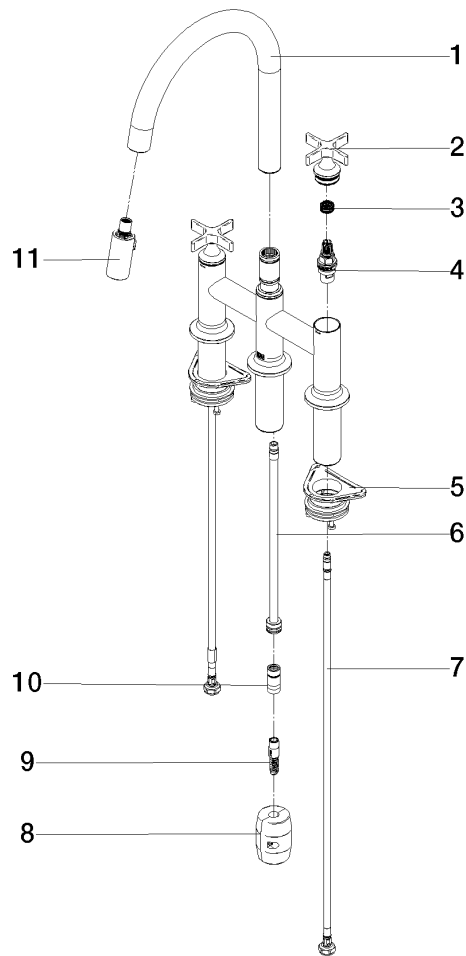

**VAIA Three-hole bridge mixer Pull-down with spray function - Brushed Dark Platinum**

VAIA

19 875 809

- 240mm projection
- pivotable spout 360°
- Optional swivel limiter available with swivel limiter set 12 823 970 90
- air-enriched flow and spray flow
- 1800 mm metal shower hose
- sprayface with anti-scaling system
- max. flow 8 l/min at 3 bar flow pressure
- lead-free
- This product can help a building meet the requirements of Green Building Rating Systems, e.g. LEED®, BREEAM®, DGNB

**Recommended miscellaneous**

**Swivel limitation set -**

12 823 970 90

**Recommended miscellaneous**

**VAIA Dispenser with rosette -  
Brushed Dark Platinum**

82 434 809-99

Flow rate chart

Certificates

LGA\_38633.

Belgaqua\_24-005-27\_3.

19 875 809

**Spare parts list**

No.	Item Number	Name	Quantity used	Delivery time
1	90 28 22 397 00-99	spout	1	30
2	90 20 80 036 00-99	handle	2	-
Spare part can no longer be ordered, please order the replacement item				
3	90 12 12 232 00 90	fixing cap	2	2
4	90 90 03 131 00 90	top	2	2
5	04 30 11 040 00 90	fixing set	2	2
6	04 28 20 067 00 90	pipe	1	2
7	04 30 04 101 00 90	hose	2	2
8	04 21 50 010 00 90	accessories	1	2
9	04 30 02 120 00-85	hose	1	30
10	90 24 03 253 00 90	adaptor	1	2
11	90 18 40 317 00-99	shower	1	30