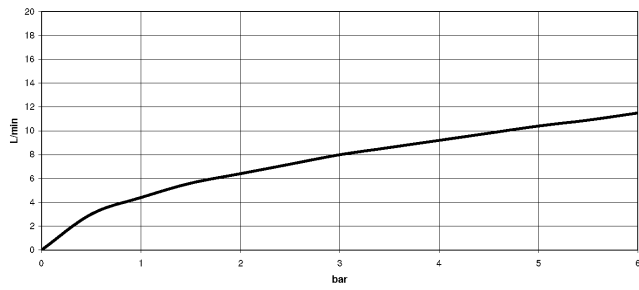

**Recommended miscellaneous**

**Swivel limitation set -**

12 823 970 90

**Recommended miscellaneous**

**VAIA Dispenser with rosette -  
Brushed Dark Platinum**

82 434 809-99

Flow rate chart

Certificates