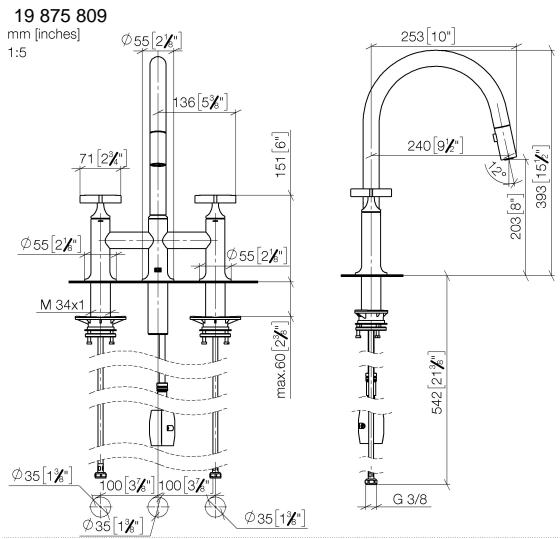

**VAIA Three-hole bridge mixer Pull-down with spray function - Brushed Dark Platinum**

VAIA

19 875 809

- 240mm projection
- pivotable spout 360°
- Optional swivel limiter available with swivel limiter set 12 823 970 90
- air-enriched flow and spray flow
- 1800 mm metal shower hose
- sprayface with anti-scaling system
- max. flow 8 l/min at 3 bar flow pressure
- lead-free
- This product can help a building meet the requirements of Green Building Rating Systems, e.g. LEED®, BREEAM®, DGNB

**Recommended miscellaneous**

**Swivel limitation set -**

12 823 970 90

**Recommended miscellaneous**

**VAIA Dispenser with rosette -  
Brushed Dark Platinum**

82 434 809-99

Flow rate chart

Certificates

LGA\_38633.

Belgaqua\_24-005-27\_3.

19 875 809

**Spare parts list**

No.	Item Number	Name	Quantity used	Delivery time
1	90 28 22 397 00-99	spout	1	30
2	90 20 80 036 00-99	handle	2	-
Spare part can no longer be ordered, please order the replacement item				
3	90 12 12 232 00 90	fixing cap	2	2
4	90 90 03 131 00 90	top	2	2
5	04 30 11 040 00 90	fixing set	2	2
6	04 28 20 067 00 90	pipe	1	2
7	04 30 04 101 00 90	hose	2	2
8	04 21 50 010 00 90	accessories	1	2
9	04 30 02 120 00-85	hose	1	30
10	90 24 03 253 00 90	adaptor	1	2
11	90 18 40 317 00-99	shower	1	30