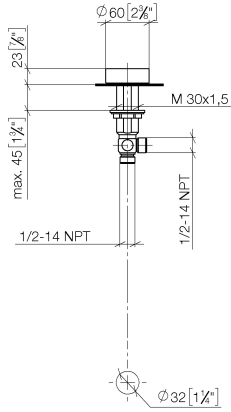

CYO Deck valve clockwise closing - Durabronn / Brushed Durabronn (23kt Gold)

20 000 811

- hole diameter valve 32 mm
- without rosette
- handle Ø 60mm
- WRAS

NOTE: The handle inserts must be ordered separately from the fittings!

CYO Deck valve clockwise closing - Durabronn / Brushed Durabronn (23kt Gold)

20 000 811
mm [inches]

Codes & Standards

DIN 4109

ISO 3822

NSF372

NSF61

Scottish Water
Byelaws

20 000 811
 Parts for other
 finishes can be found
 here: Chrome

Spare parts list

No.	Item Number	Name	Quantity used	Delivery time
1	90 18 40 291 01-38	handle	1	20
2	04 30 11 038 68 90	fixing set	1	2
3	04 17 11 055 61 90	side panel	1	2
4	90 90 03 237 00 90	top	1	2