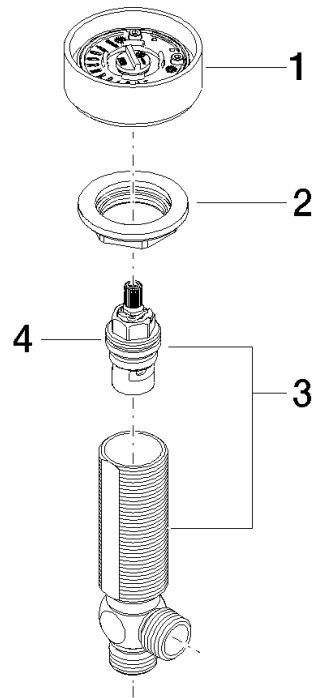

CYO Deck valve clockwise closing - Durabronn / Brushed Durabronn (23kt Gold)

20 000 811

- hole diameter valve 32 mm
- without rosette
- handle Ø 60mm
- WRAS

NOTE: The handle inserts must be ordered separately from the fittings!

CYO Deck valve clockwise closing - Durabronn / Brushed Durabronn (23kt Gold)

20 000 811
mm [inches]

Codes & Standards

DIN 4109

ISO 3822

NSF372

NSF61

Scottish Water
Byelaws

UK Water Supply
Regulations

Ü-Zeichen

Certificates

LGA_38

IAPMO_N-4

IAPMO_6

WRAS_2109

CYO Deck valve clockwise closing - Durabronz / Brushed Durabronz (23kt Gold)

20 000 811
 Parts for other
 finishes can be found
 here: Chrome

Spare parts list

No.	Item Number	Name	Quantity used	Delivery time
1	90 18 40 291 01-38	handle	1	20
2	04 30 11 038 68 90	fixing set	1	2
3	04 17 11 055 61 90	side panel	1	2
4	90 90 03 237 00 90	top	1	2